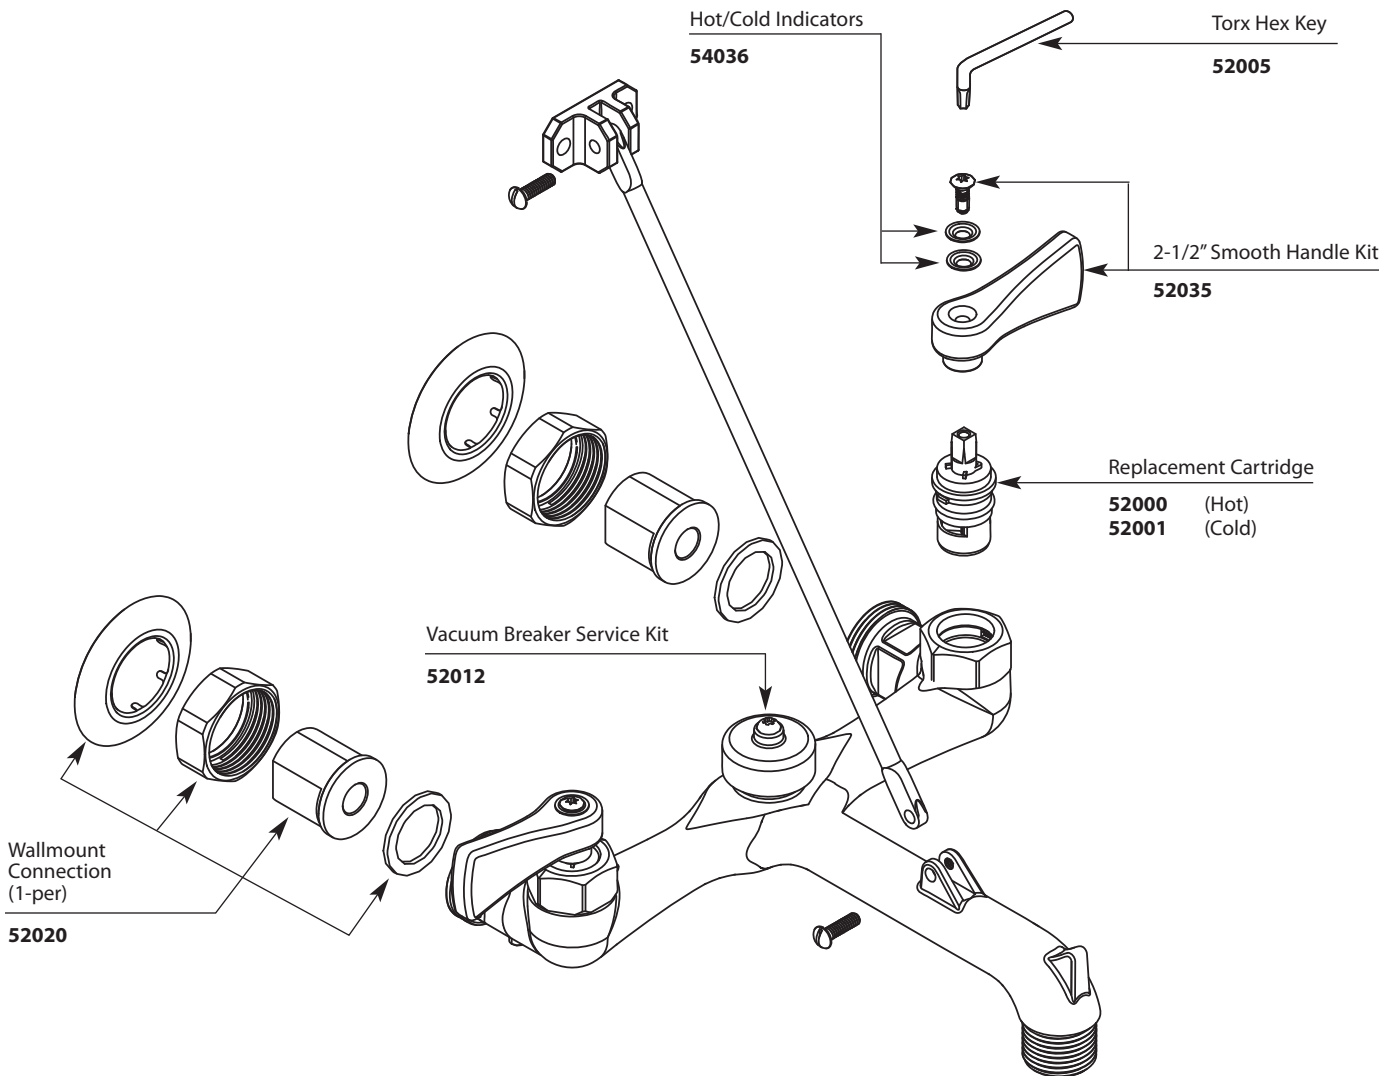

■ Order by Part Number

*There is more than 1 version of this model.  
Page down to identify the version you have.*

Two-Handle Wall Mount Faucet		
<u>MODEL</u>	<u>HANDLE</u>	<u>FINISH</u>
8230	Lever	Rough

# Illustrated Parts

- Order by Part Number
- For models sold before August 2013

Two-Handle Wall Mount Faucet		
<u>MODEL</u>	<u>HANDLE</u>	<u>FINISH</u>
8230	Lever	Rough