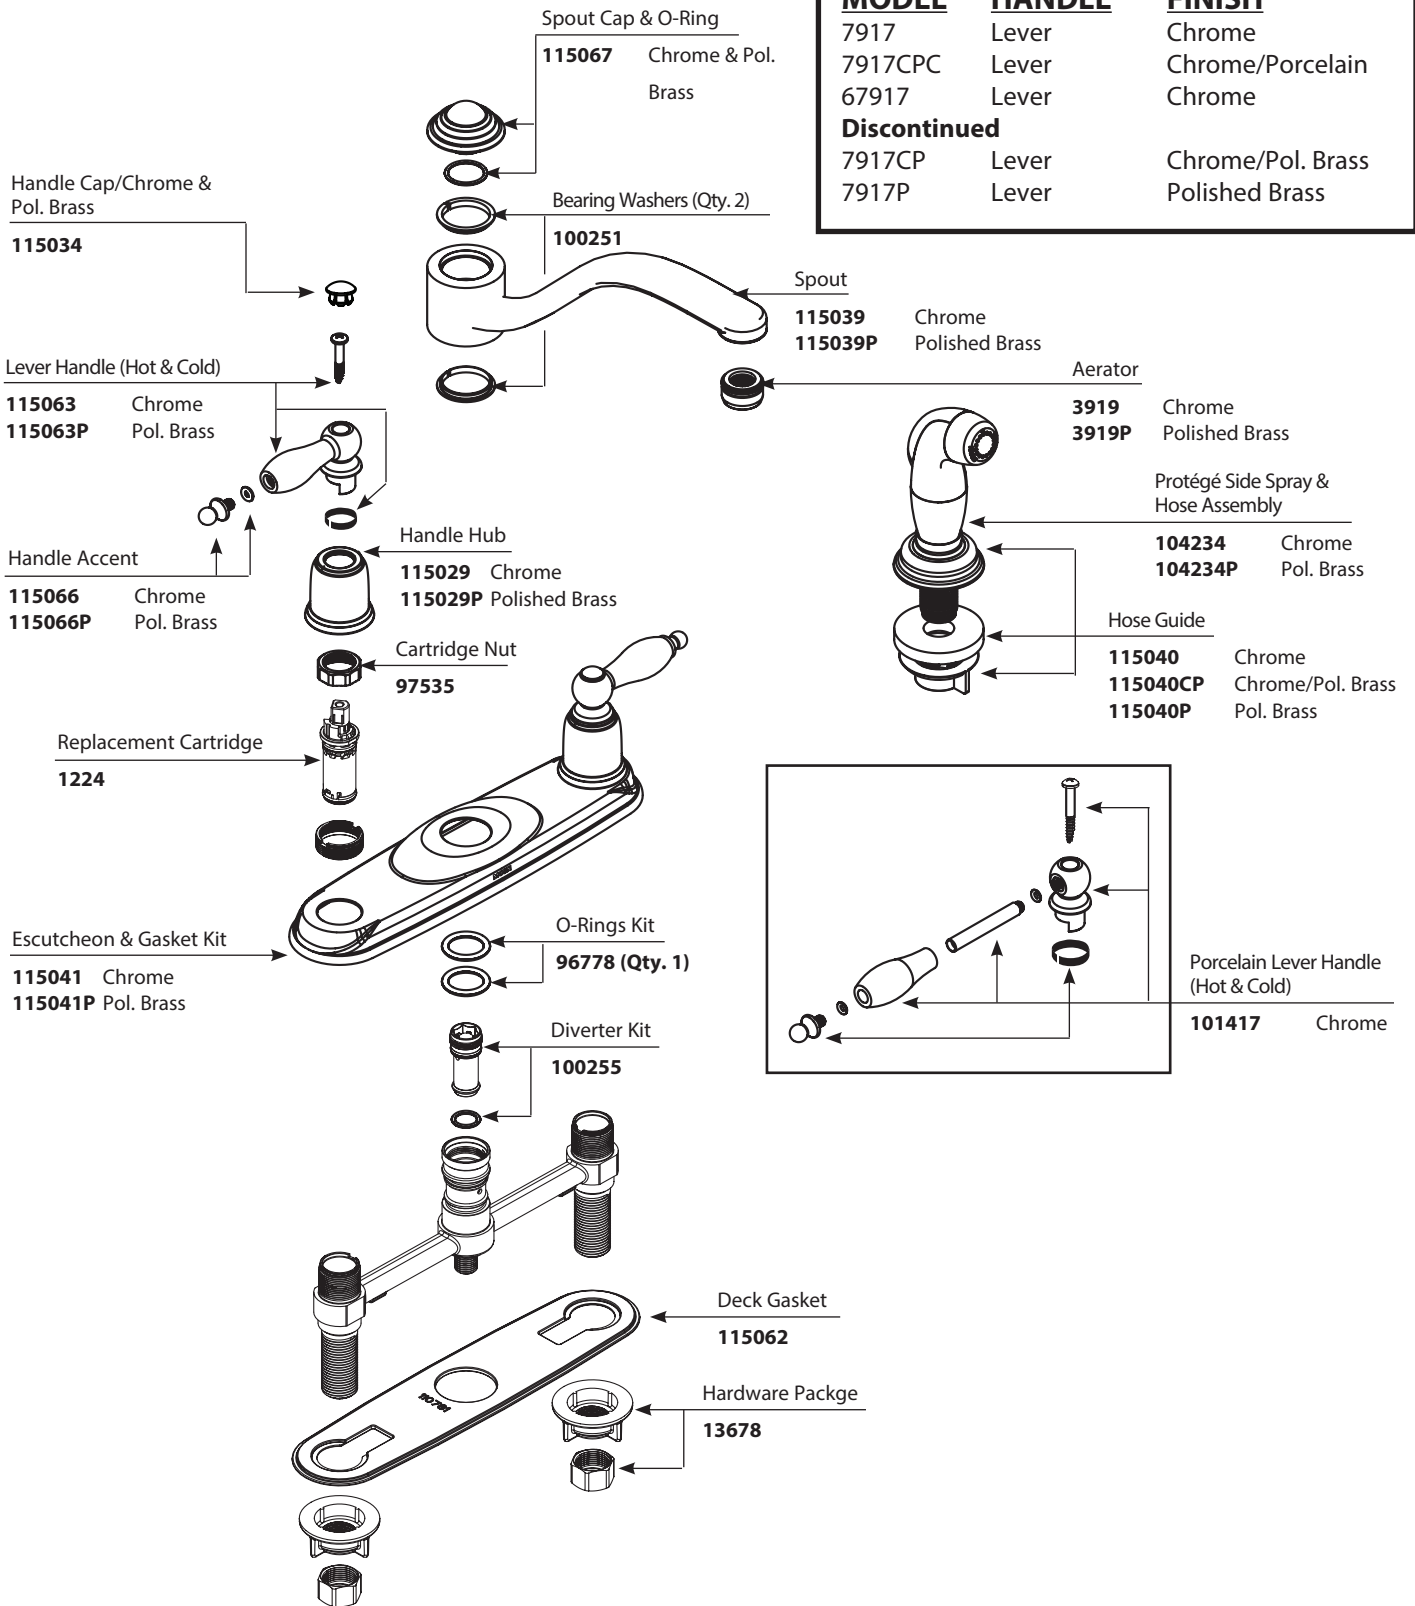

■ Order by Part Number

| CASTLEBY™                     |        |                   |
|-------------------------------|--------|-------------------|
| Two-Handle Lever Style Faucet |        |                   |
| MODEL                         | HANDLE | FINISH            |
| 7917                          | Lever  | Chrome            |
| 7917CPC                       | Lever  | Chrome/Porcelain  |
| 67917                         | Lever  | Chrome            |
| <b>Discontinued</b>           |        |                   |
| 7917CP                        | Lever  | Chrome/Pol. Brass |
| 7917P                         | Lever  | Polished Brass    |