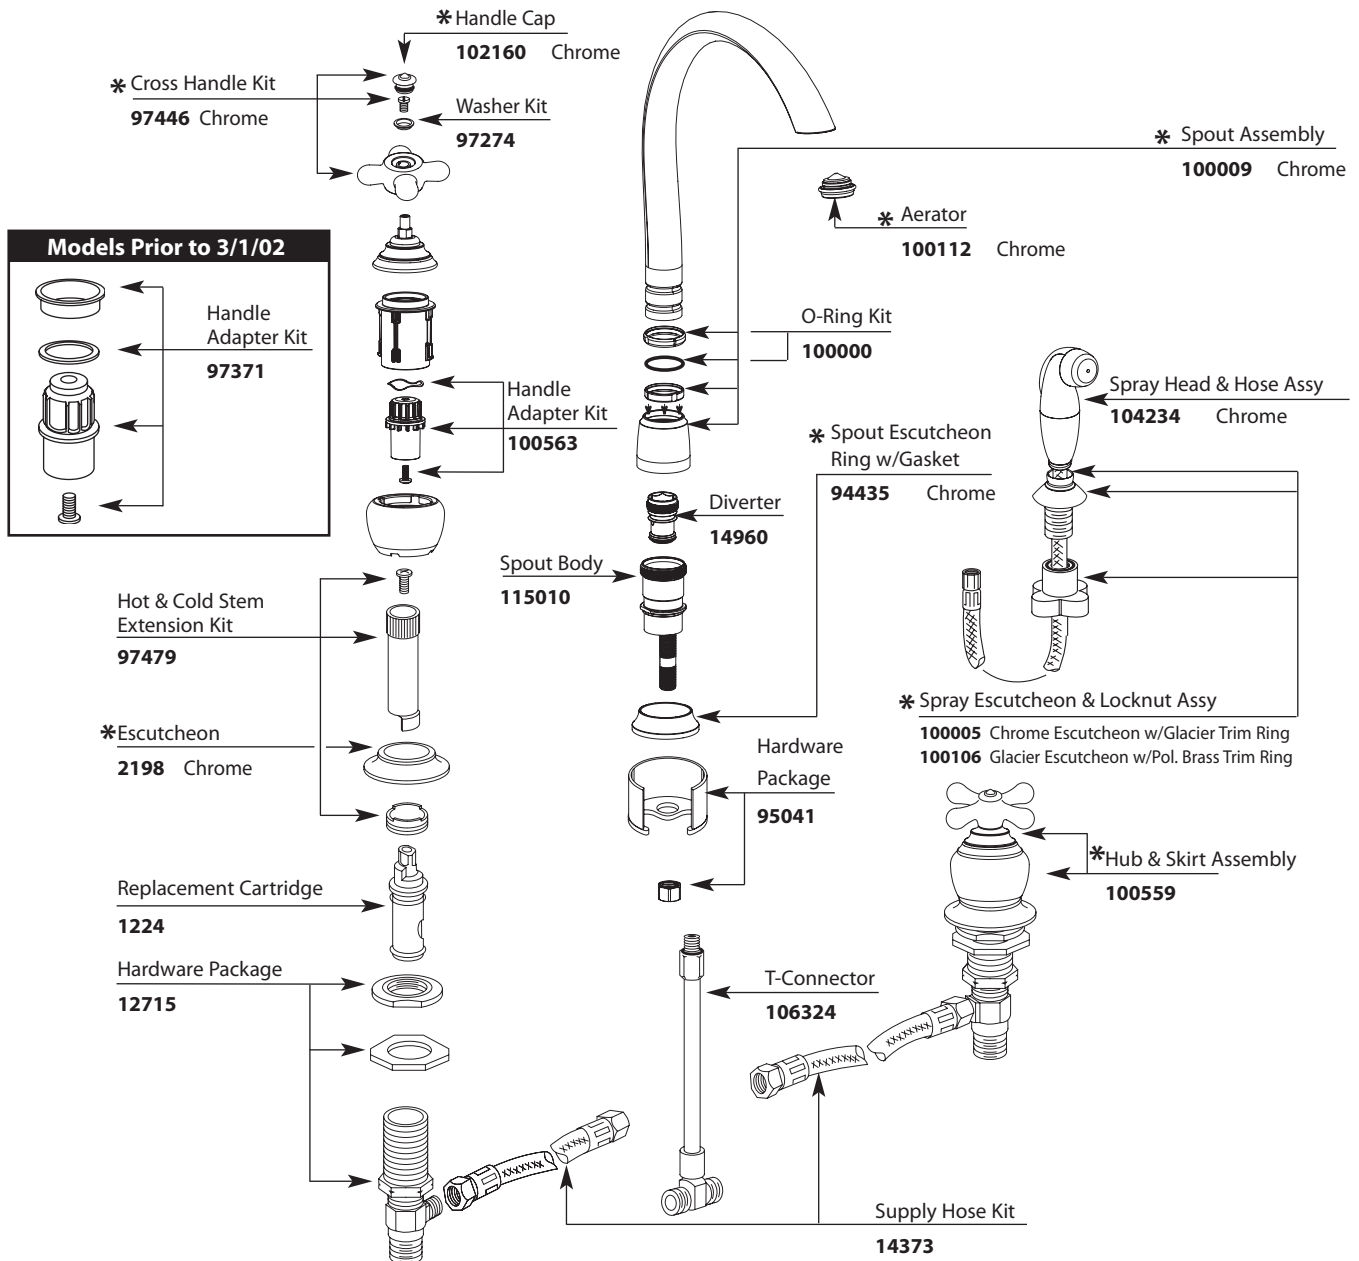

■ Order by Part Name and
Part Number (Bold Face Type)

* See Chart on Next Page for Other
Available Finishes

Available Finishes

*Part Finishes Chart

Escutcheon 	2198 2198P 2198W 2198PM 2198BP	Chrome Polished Brass Glacier Platinum Black Opal	2198ST 2198CPR 2198CG	Satine Copper Classic Gold
Cross Handle Insert Kit (2) 	97446 97446CPR 97447 97448 97435	Chrome Copper Polished Brass Chrome/Pol. Br. Porc./ Pol. Brass	101447 101446 102145 102146	Platinum / Ch Plat./Platinum Satine Black Opal
Handle Cap Only (2) 	102160 102160CPR 102161 102162	Chrome Copper Polished Brass Platinum	102163 102164 102165	Satine Black Opal Classic Gold
Hub & Elbow Assembly 	100559 100559CPR 100559CG 100559P 100559PM	Chrome Copper Classic Gold Polished Brass Platinum	100559BP 100559ST 100559BP	Black Opal Satine Black Opal
Spray Head & Hose Assembly 	104234 104234CP 104234P 101474CG 101474CPR 101474W 101474	Chrome Chrome/Pol. Brass Polished Brass Classic Gold Copper Glacier Black		
Aerator 	100112 100112P 100112W 97476PM 97476BP	Chrome Polished Brass Glacier Platinum Black Opal	97476ST 97476CG 97476CPR	Satine Classic Gold Copper
Spout Assembly 	100009 100009P 100009W 100009PM 100009BP 100009ST 100009CG 100009CPR	Chrome Polished Brass Glacier Platinum Black Opal Satine Classic Gold Copper		
Spout Escutcheon Kit 	94435 94435P 94435W 94435PM 94435BP	Chrome Polished Brass Glacier Platinum Black Opal	94435ST 94435CG 94435CPR	Satine Classic Gold Copper
Spray Escutcheon & Locknut Kit 	104235 104235CP 104235P 100005PM 100005BP 100005ST	Chrome Chrome/Pol. Brass Polished Brass Platinum Black Opal Satine	100005CG 100005CPR	Classic Gold Copper