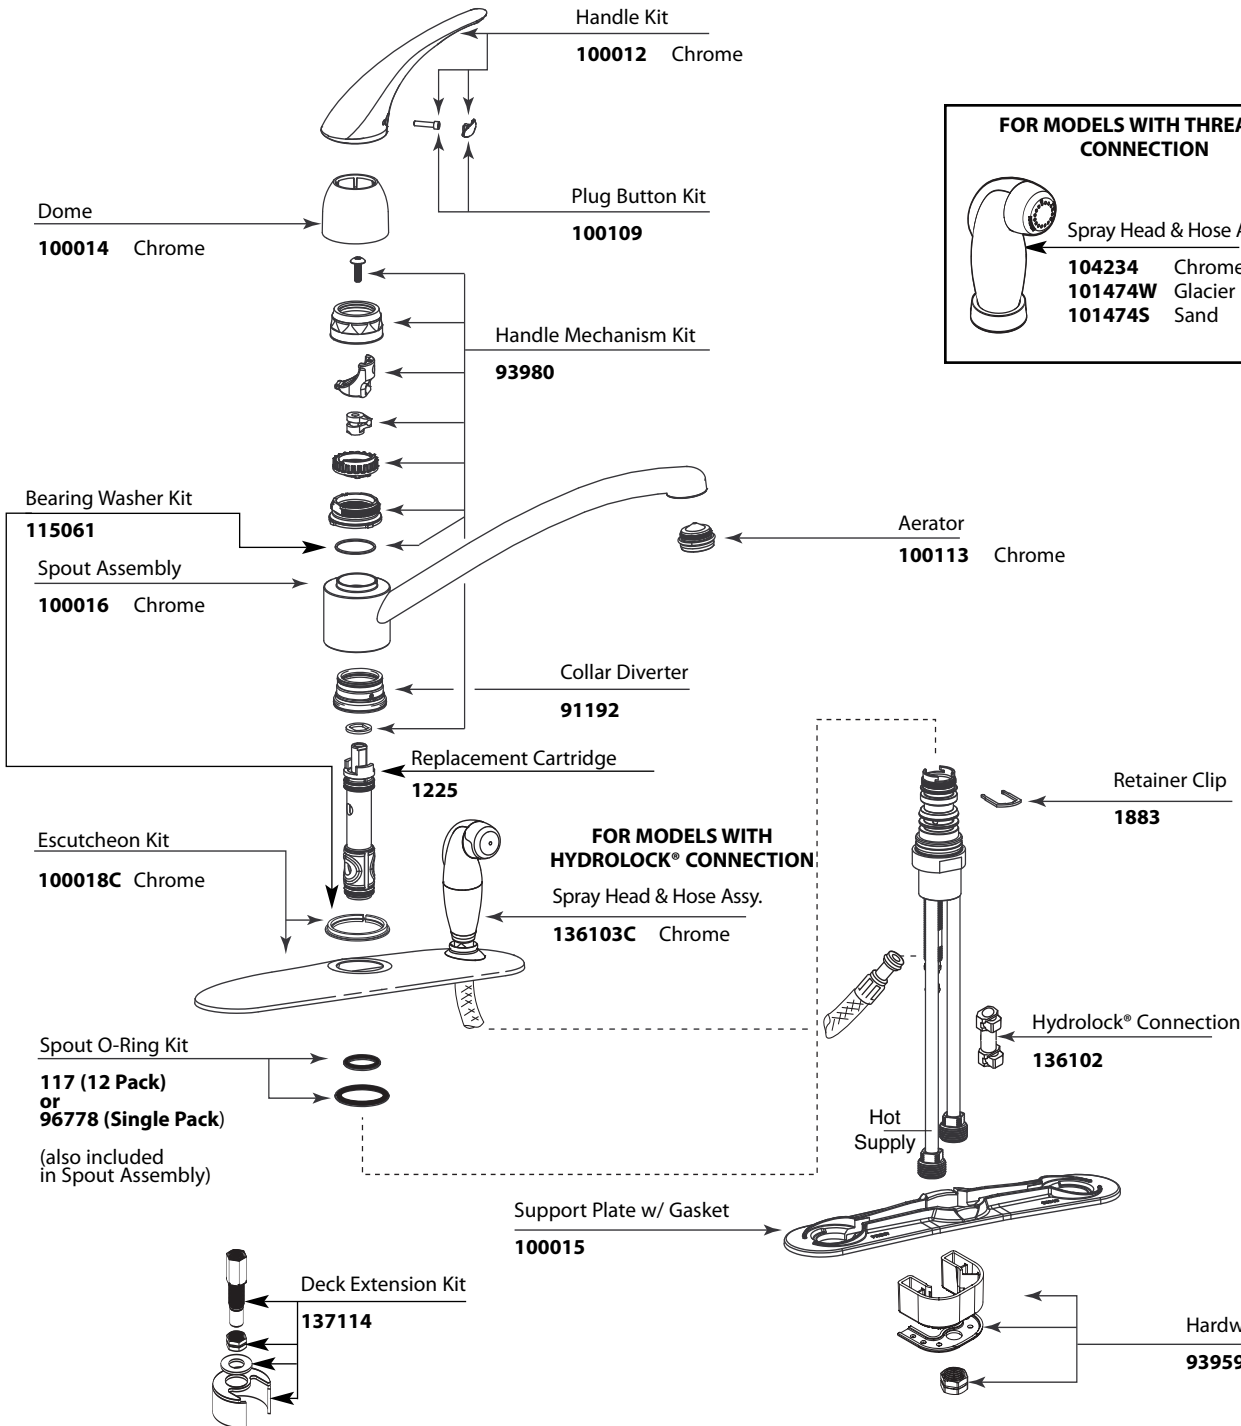

Buy it for looks. Buy it for life.®

Order by Part Number

Illustrated Parts

MONTICELLO® Single-Handle Kitchen Faucet		
MODEL	HANDLE	FINISH
87634	Lever	Chrome
Discontinued		
7634S	Lever	Sand

FOR MODELS WITH THREADED CONNECTION

Spray Head & Hose Assy.

104234 Chrome
101474W Glacier
101474S Sand