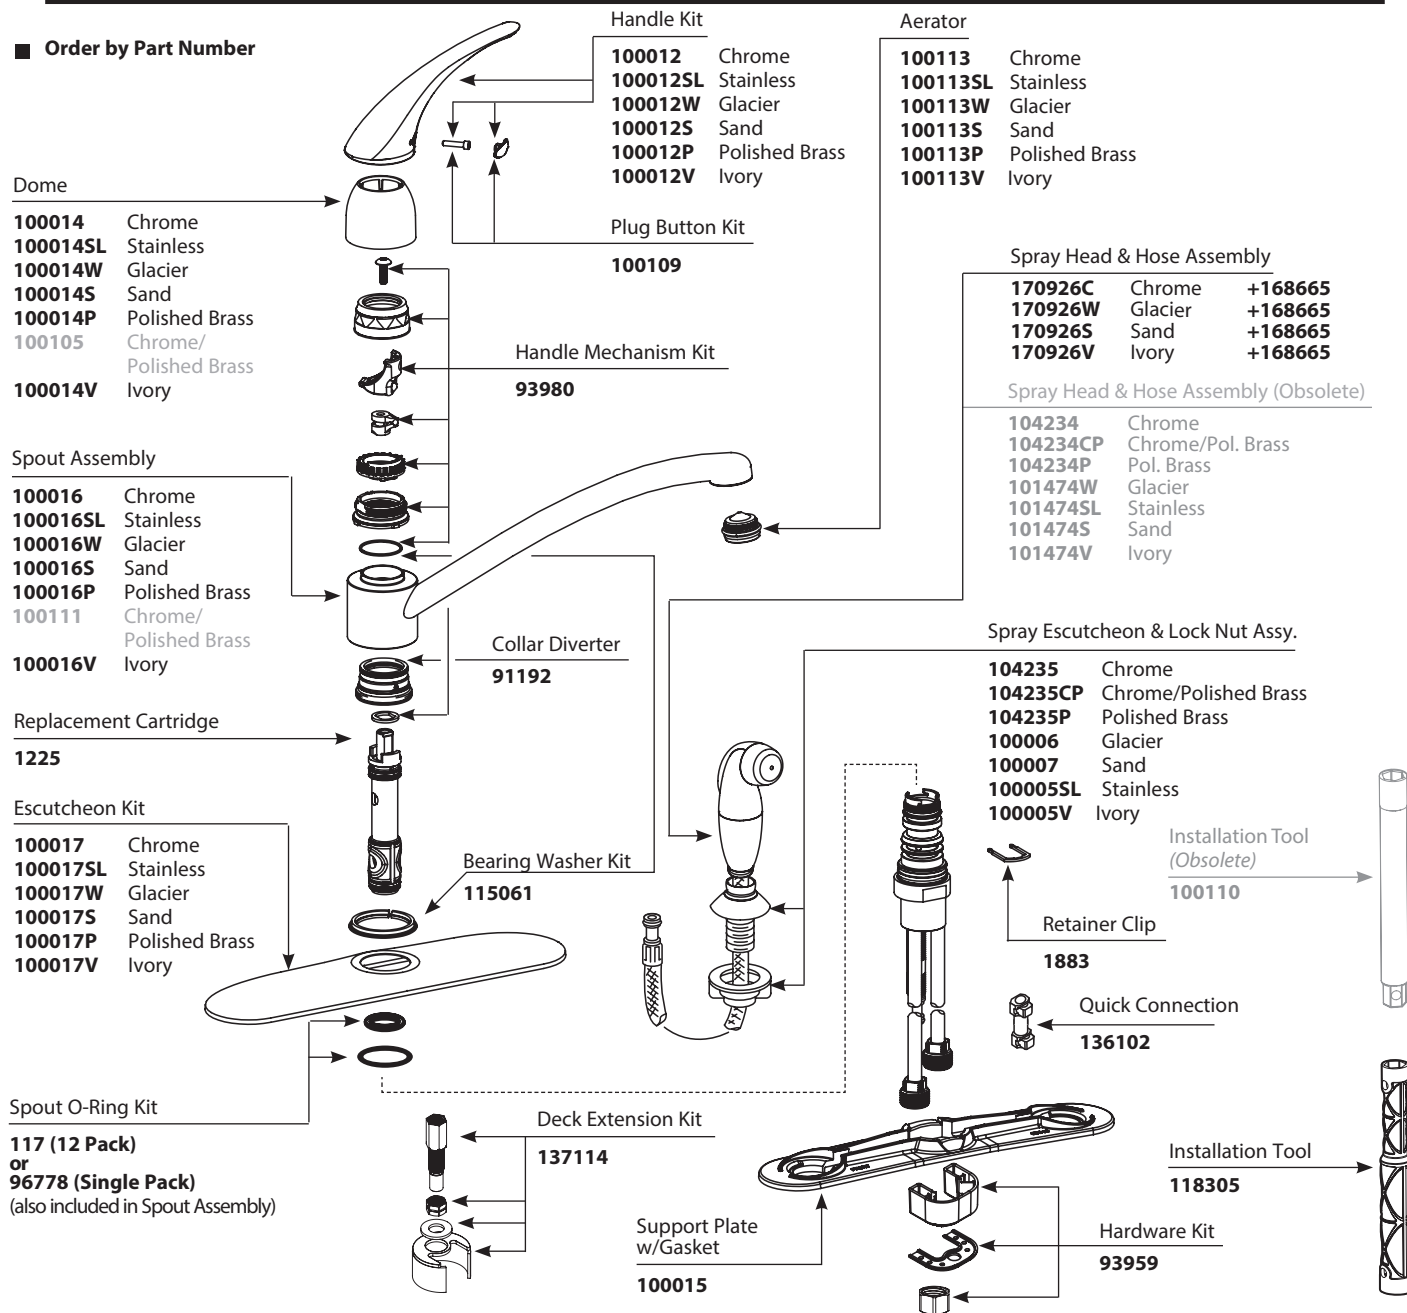

MONTICELLO® Single-Handle Kitchen Faucet

MODEL	HANDLE	FINISH	MODEL	HANDLE	FINISH
7630	Lever	Chrome	87630	Lever	Chrome
7630SL	Lever	Stainless	87630CP	Lever	Chrome/Pol. Brass
7630W	Lever	Glacier	87630W	Lever	Glacier
7630S	Lever	Sand	87630S	Lever	Sand
7630P	Lever	Polished Brass	87630V	Lever	Ivory
7630CP	Lever	Chrome/Pol. Brass	Discontinued		
7630V	Lever	Ivory	87630P	Lever	Polished Brass
			87630SL	Lever	Stainless

Order by Part Number

TO ORDER PARTS CALL: 1-800-BUY-MOEN

www.moen.com