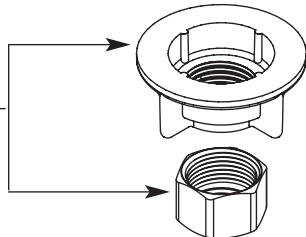

# Illustrated Parts

■ Order by Part Number

<b>MOEN II</b>		
<b>Two Handle Lavatory Faucet</b>		
<b>MODEL</b>	<b>HANDLE TYPE</b>	<b>FINISH</b>
74962	Small Lever	Chrome

Small Lever Handle Kit  
113973 Hot & Cold

Handle Screw  
12648

Cartridge Nut  
14986

Plug Button  
10116

Replacement Cartridge  
1224

Hardware Package  
13678

Aerator (1.2 gpm) - male  
181066 Chrome

Aerator (2.2 gpm) - male  
3919 Chrome