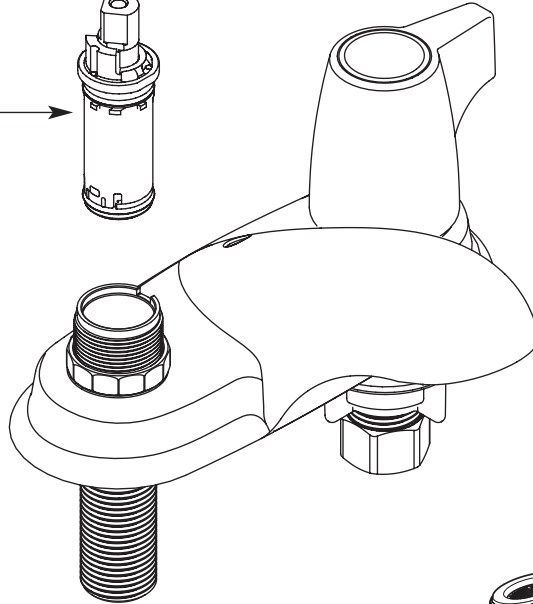

Handle Screw  
12648

Cartridge Nut  
14986

Plug Button  
10116

Replacement Cartridge  
1224

Hardware Package  
13678

Aerator (1.2 gpm) - male  
181066 Chrome

Aerator (2.2 gpm) - male  
3919 Chrome