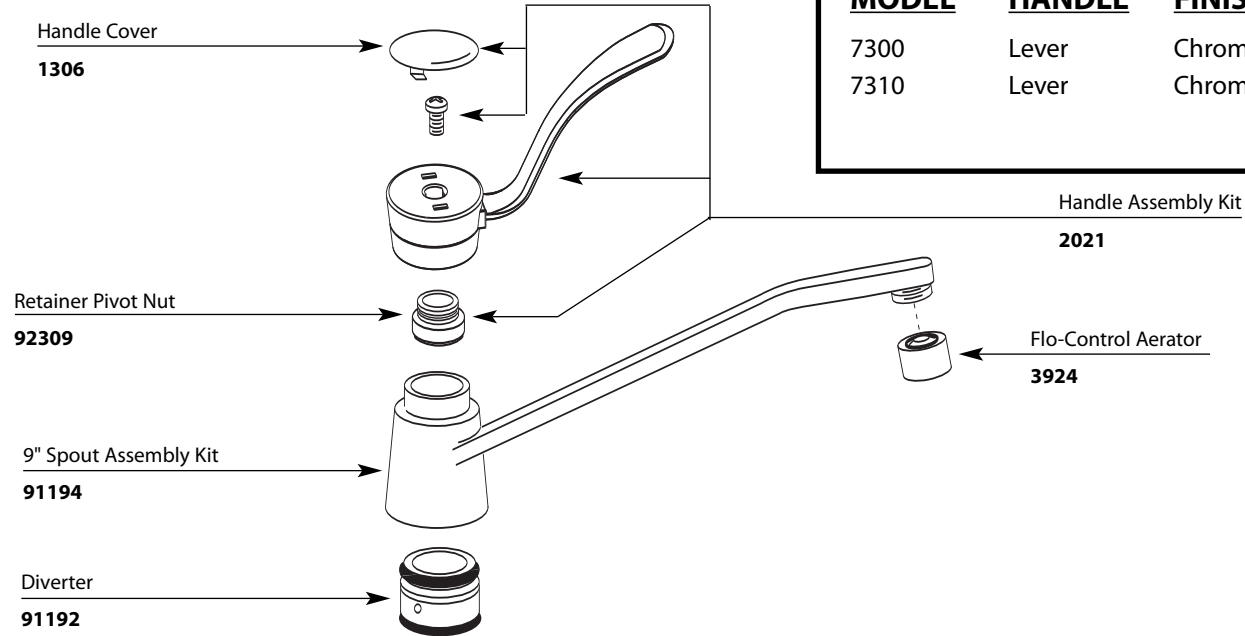

Buy it for looks. Buy it for life.®

Illustrated Parts

- Order by Part Number
- For Models After 7/07

LEGEND®		
Single-Handle Kitchen Faucet		
MODEL	HANDLE	FINISH
7300	Lever	Chrome (less spray)
7310	Lever	Chrome

FOR MODELS WITH HYDROLOCK® CONNECTION