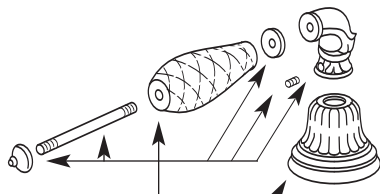

- **91911** Chrome
- **91912** Antique Brass
- **99484** Polished Brass

Crystal Handle Kit

- **91913** Chrome
- **99472** Polished Brass

Handle Escutcheon Kit

- **91916** Chrome
- **99483** Polished Brass

Stem Extension Kit

- **13463**

Replacement Cartridge

- **1248 or 14891**