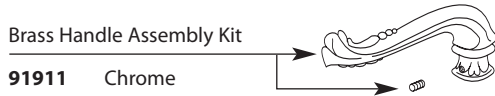

Buy it for looks. Buy it for life.®

Illustrated Parts

■ Order by Part Number

BOUTIQUE® Two-Handle Roman Tub Valve and Trim		
MODEL	HANDLE TYPE	FINISH
DISCONTINUED SKUS		
6970	Crystal Lever	Chrome
6970A	Crystal Lever	Antique Brass
6970P	Crystal Lever	Polished Brass
6971	Lever	Chrome
6971A	Lever	Antique Brass
6971P	Lever	Polished Brass

Brass Handle Assembly Kit

- 91911** Chrome
- 91912** Antique Brass
- 99484** Polished Brass

Crystal Handle Kit

- 91913** Chrome
- 99472** Polished Brass

Handle Escutcheon Kit

- 91916** Chrome
- 99483** Polished Brass