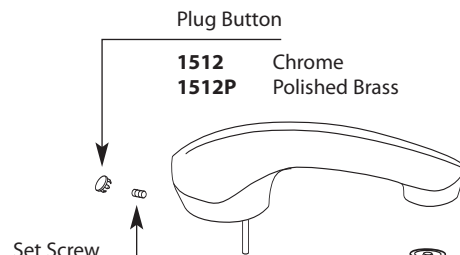

Buy it for looks. Buy it for life.®

Illustrated Parts

■ Order by Part Number

BOUTIQUE® Two-Handle Roman Tub Valve and Trim		
MODEL	HANDLE TYPE	FINISH
DISCONTINUED SKUS		
6970	Crystal Lever	Chrome
6970A	Crystal Lever	Antique Brass
6970P	Crystal Lever	Polished Brass
6971	Lever	Chrome
6971A	Lever	Antique Brass
6971P	Lever	Polished Brass

Brass Handle Assembly Kit

- 91911** Chrome
- 91912** Antique Brass
- 99484** Polished Brass

Crystal Handle Kit

- 91913** Chrome
- 99472** Polished Brass

Handle Escutcheon Kit

- 91916** Chrome
- 99483** Polished Brass

Stem Extension Kit

- 13463**

Replacement Cartridge

- 1248 or 14891**

Plug Button

- 1512** Chrome
- 1512P** Polished Brass

Set Screw

- 99892**