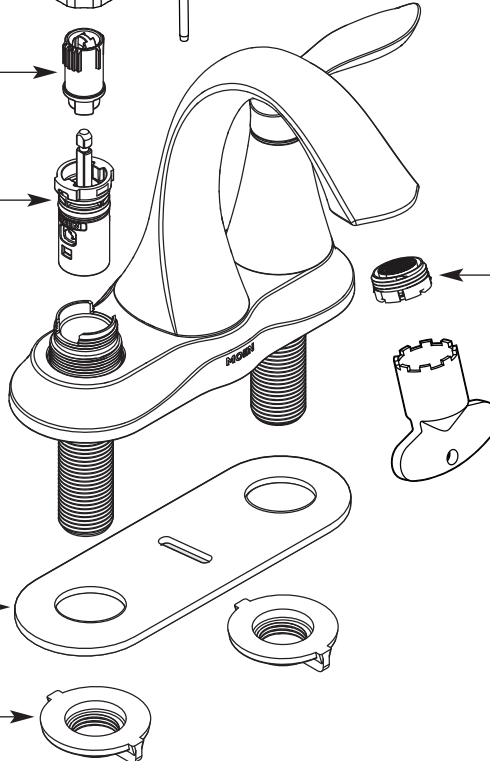

Buy it for looks. Buy it for life.®

Illustrated Parts

*There is more than 1 version of this model.
Page down to identify the version you have.*

■ **Order by Part Number**

Handle Kit (Hot & Cold)

- 177138** Chrome
- 177138BN** Brushed Nickel
- 177138ORB** Oil Rubbed Bronze

- Lift Rod
- 128865** Chrome
 - 128865BN** Brushed Nickel
 - 128865ORB** Oil Rubbed Bronze

- Cartridge Nut (x2)
- 97535**

- Stem Extension Kit
- 177162**

- Replacement Cartridge
- 1234**

- Gasket
- 128869**

- Low Profile Mounting Nuts (x2)
- 145665**

- Aerator Kit (Includes Tool)
- 137401** 1.5gpm
 - 180158** 1.2gpm

EVA™
4" Lavatory Faucet
with Metal Waste Assembly

MODEL	FINISH
6410	Chrome (September 2015)
6410BN	Brushed Nickel (July 2015)
6410ORB	Oil Rubbed Bronze (May 2015)
66410	Chrome (Bulk) (September 2015)
66411	Chrome (Bulk w/hot & cold indicators) (September 2015)

Option

Temperature Indicator Kit

← **129707**

MOEN, EVAS, SMOKE, SMOKELESS

Buy it for looks. Buy it for life.®

■ Order by Part Number

Illustrated Parts

EVA™
4" Lavatory Faucet
with Metal Waste Assembly