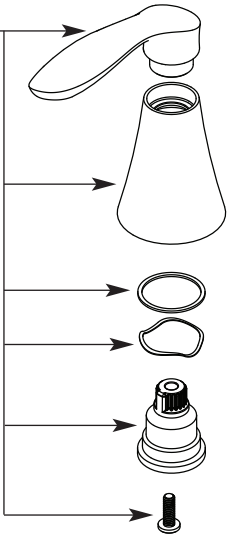

Buy it for looks. Buy it for life.®

Illustrated Parts

*There is more than 1 version of this model.
Page down to identify the version you have.*

■ **Order by Part Number**

Handle Kit (Hot & Cold)

- 177138** Chrome
- 177138BN** Brushed Nickel
- 177138ORB** Oil Rubbed Bronze

- Lift Rod
- 128865** Chrome
 - 128865BN** Brushed Nickel
 - 128865ORB** Oil Rubbed Bronze

- Cartridge Nut (x2)
- 97535**

- Stem Extension Kit
- 177162**

- Replacement Cartridge
- 1234**

- Gasket
- 128869**

- Low Profile Mounting Nuts (x2)
- 145665**

- Aerator Kit (Includes Tool)
- 137401** 1.5gpm
 - 180158** 1.2gpm

EVA™
4" Lavatory Faucet
with Metal Waste Assembly

MODEL	FINISH
6410	Chrome (September 2015)
6410BN	Brushed Nickel (July 2015)
6410ORB	Oil Rubbed Bronze (May 2015)
66410	Chrome (Bulk) (September 2015)
66411	Chrome (Bulk w/hot & cold indicators) (September 2015)

<u>MODEL</u>	<u>FINISH</u>
6410	Chrome
6410BN	Brushed Nickel
6410ORB	Oil Rubbed Bronze
66410	Chrome (Bulk)
66411	Chrome (Bulk w/hot & cold indicators)

Handle Kit (*Hot*)

- 128867** Chrome
- 128867BN** Brushed Nickel
- 128867ORB** Oil Rubbed Bronze