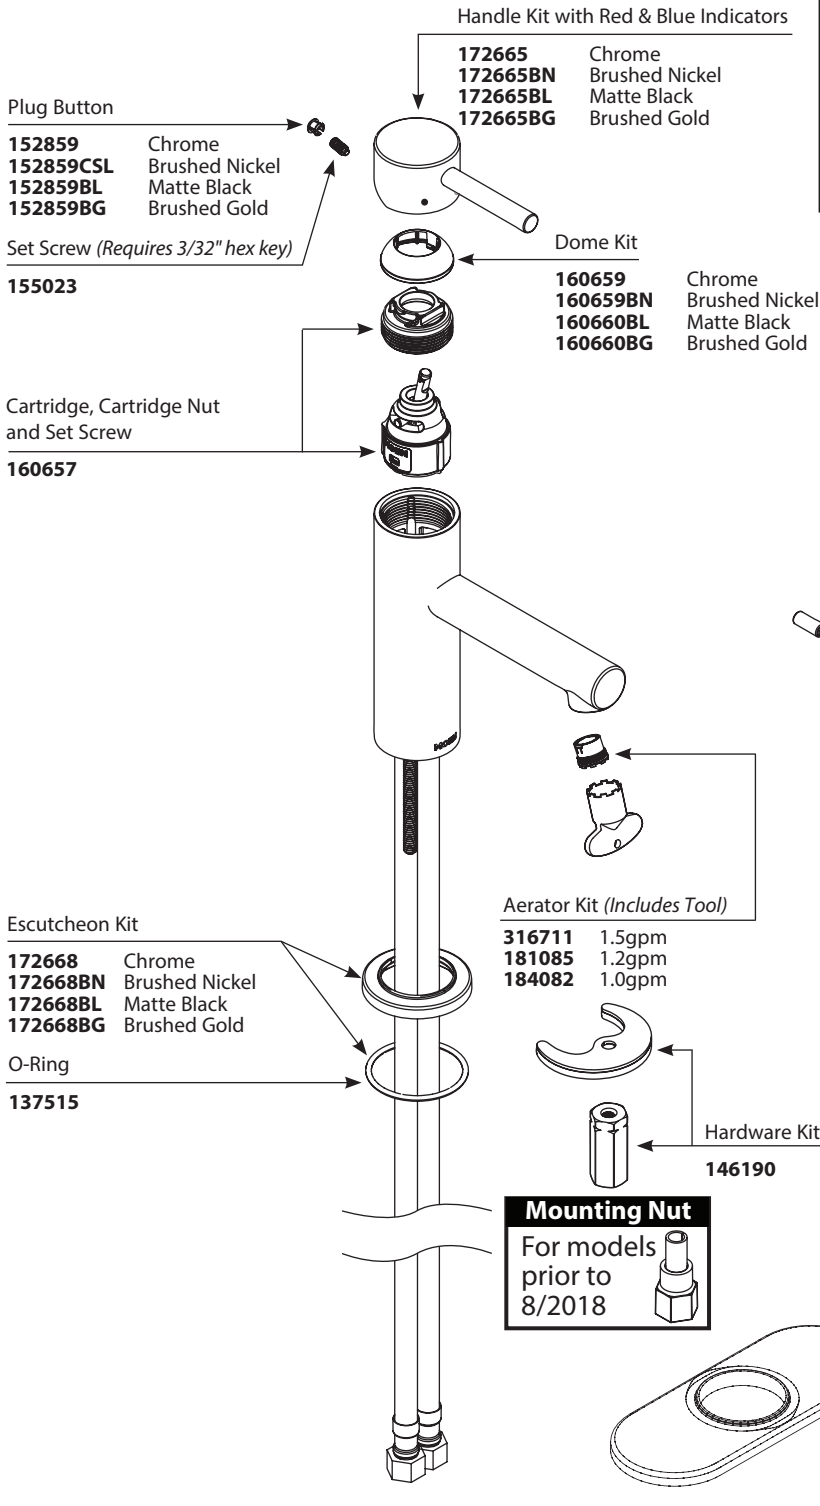

■ Order by Part Number

*There is more than one version of this model.  
Page down to identify the version you have.*

**ALIGN™**  
**Single-Handle Lavatory Faucet**

| <b>MODELS</b> | <b>FINISH</b>  |
|---------------|----------------|
| 6190          | Chrome         |
| 6190BN        | Brushed Nickel |
| 6190BL        | Matte Black    |
| 6190BG        | Brushed Gold   |

**WASTE ASSEMBLIES**

**Metallic Waste-Pop-up Plug & Seat**

|                |   |
|----------------|---|
| <b>10709</b>   | Chrome  |
| <b>10709BN</b> | Brushed Nickel                                |
| <b>10709WR</b> | Wrought Iron<br><i>(Used for Matte Black)</i> |
| <b>10709BG</b> | Brushed Gold                                  |

■ Order by Part Number

### ALIGN™ Single-Handle Lavatory Faucet

**MODELS**

6190  
6190BN  
6190BL

**FINISH**

Chrome  
Brushed Nickel  
Matte Black

| WASTE ASSEMBLIES   |  |
|--|--|
| Metallic Waste-Pop-up Plug & Seat  |  |
| <b>10709</b>   | Chrome                                 |
| <b>10709BN</b>   | Brushed Nickel                         |
| <b>10709WR</b>   | Wrought Iron<br>(Used for Matte Black) |
| <i>For Additional Waste Information see <a href="http://www.moen.com">www.moen.com</a> for models below.</i> |  |
| <b>10790</b>   | Metallic Waste                         |