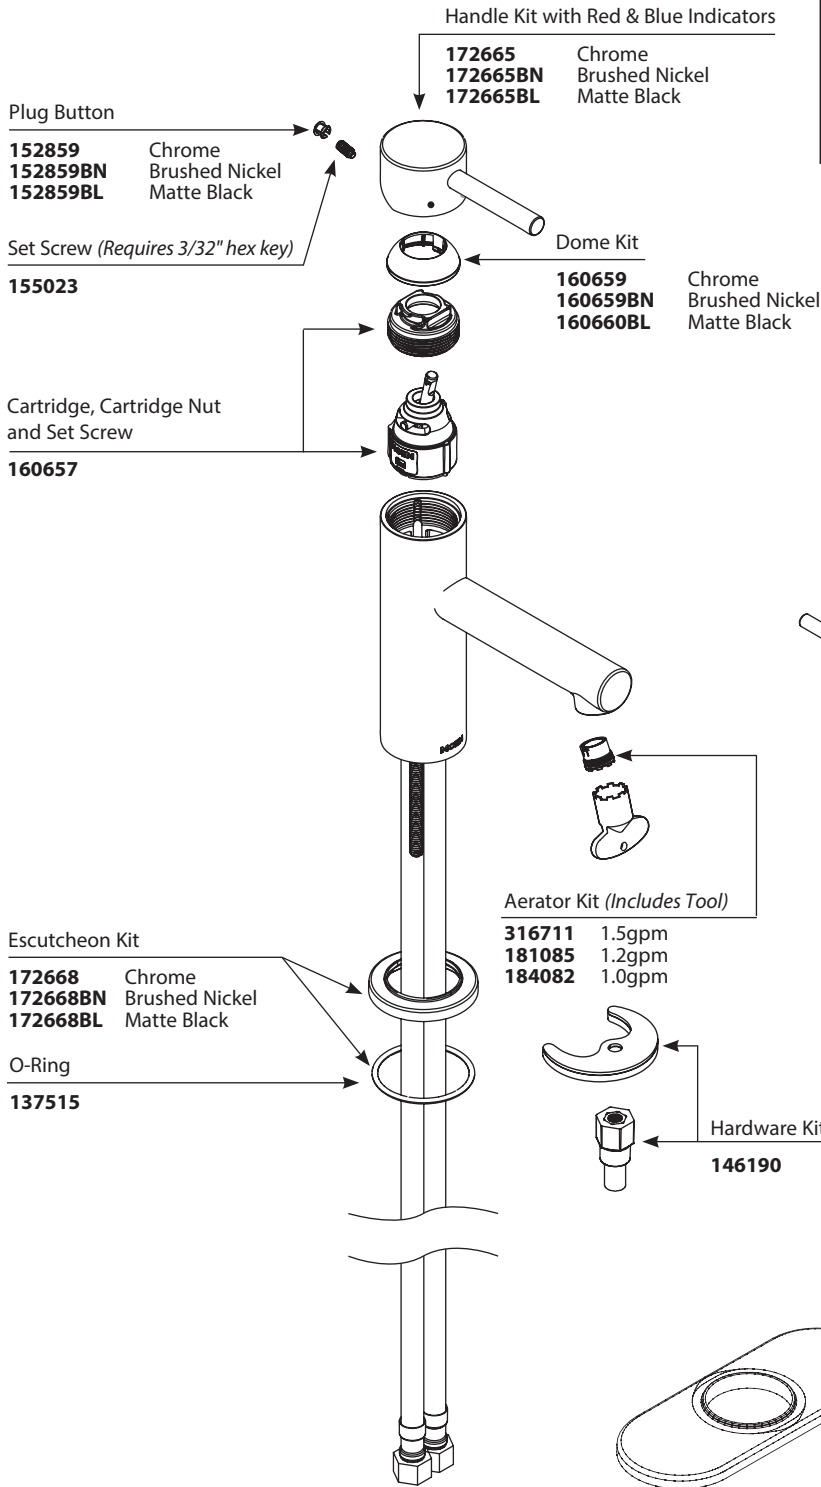

**WASTE ASSEMBLIES**

**Metallic Waste-Pop-up Plug & Seat**

|                |   |
|----------------|---|
| <b>10709</b>   | Chrome  |
| <b>10709BN</b> | Brushed Nickel                                |
| <b>10709WR</b> | Wrought Iron<br><i>(Used for Matte Black)</i> |
| <b>10709BG</b> | Brushed Gold                                  |

■ Order by Part Number

## Illustrated Parts

### ALIGN™ Single-Handle Lavatory Faucet

**MODELS**

6190  
6190BN  
6190BL

**FINISH**

Chrome  
Brushed Nickel  
Matte Black

| WASTE ASSEMBLIES   |  |
|--|--|
| Metallic Waste-Pop-up Plug & Seat  |  |
| <b>10709</b>   | Chrome                                 |
| <b>10709BN</b>   | Brushed Nickel                         |
| <b>10709WR</b>   | Wrought Iron<br>(Used for Matte Black) |
| <i>For Additional Waste Information see <a href="http://www.moen.com">www.moen.com</a> for models below.</i> |  |
| <b>10790</b>   | Metallic Waste                         |