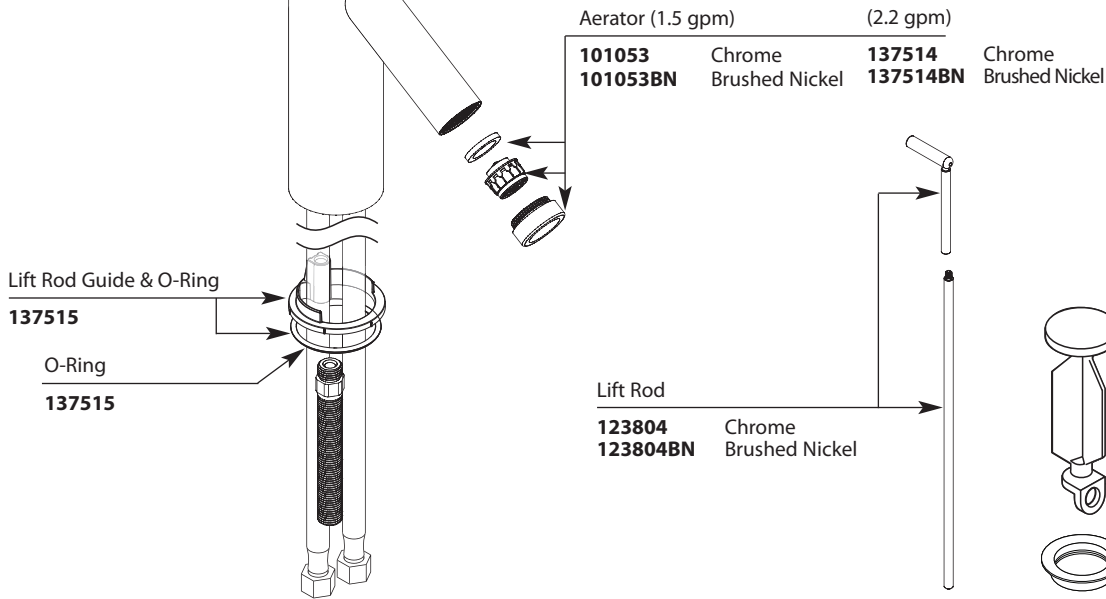

Buy it for looks. Buy it for life.®

■ Order by Part Number

*There is more than 1 version of this model.
Page down to identify the version you have.*

Illustrated Parts

LEVEL™	
Single-Handle Lavatory Faucet	
MODELS	FINISH
6100	Chrome
6100BN	Brushed Nickel
6100HC	Chrome w/ Red & Blue Indicators
6100HCBN	Brushed Nickel w/ Red & Blue Indicators

Option	
	Handle Kit with Red & Blue Indicators
158492	Chrome
158492BN	Brushed Nickel

Buy it for looks. Buy it for life.®

■ Order by Part Number

Illustrated Parts

LEVEL™	
Single-Handle Lavatory Faucet	
MODELS	FINISH
6100	Chrome
6100BN	Brushed Nickel
6100HC	Chrome w/ Red & Blue Indicators
6100HCBN	Brushed Nickel w/ Red & Blue Indicators

Option

Handle Kit with Red & Blue Indicators
 158492 Chrome
 158492BN Brushed Nickel

Buy it for looks. Buy it for life.®

■ Order by Part Number

Illustrated Parts

LEVEL™	
Single-Handle Lavatory Faucet	
MODELS	FINISH
6100	Chrome
6100BN	Brushed Nickel