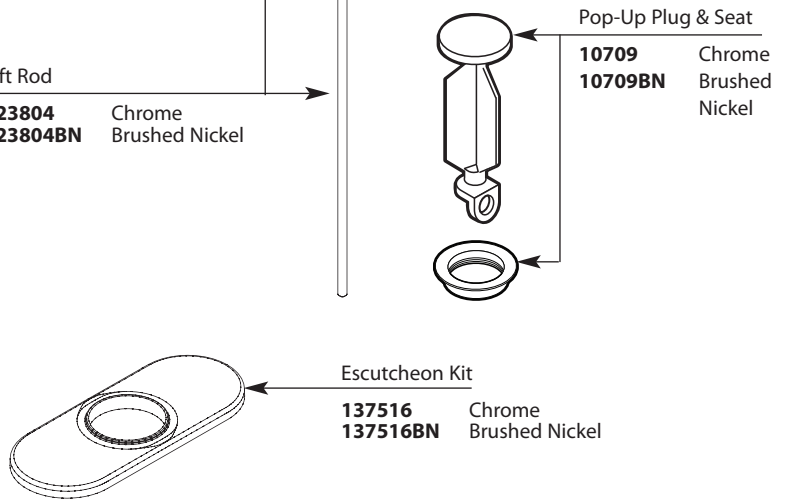

Buy it for looks. Buy it for life.®

■ Order by Part Number

*There is more than 1 version of this model.
Page down to identify the version you have.*

Illustrated Parts

LEVEL™	
Single-Handle Lavatory Faucet	
MODELS	FINISH
6100	Chrome
6100BN	Brushed Nickel
6100HC	Chrome w/ Red & Blue Indicators
6100HCBN	Brushed Nickel w/ Red & Blue Indicators

Option	
	Handle Kit with Red & Blue Indicators
158492	Chrome
158492BN	Brushed Nickel

Buy it for looks. Buy it for life.®

■ Order by Part Number

Illustrated Parts

LEVEL™	
Single-Handle Lavatory Faucet	
MODELS	FINISH
6100	Chrome
6100BN	Brushed Nickel
6100HC	Chrome w/ Red & Blue Indicators
6100HCBN	Brushed Nickel w/ Red & Blue Indicators

Option

Handle Kit with Red & Blue Indicators
 158492 Chrome
 158492BN Brushed Nickel

Buy it for looks. Buy it for life.®

■ Order by Part Number

Illustrated Parts

LEVEL™	
Single-Handle Lavatory Faucet	
MODELS	FINISH
6100	Chrome
6100BN	Brushed Nickel