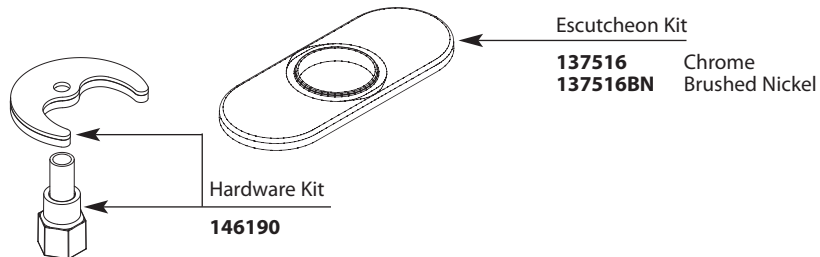

Buy it for looks. Buy it for life.®

■ Order by Part Number

*There is more than 1 version of this model.
Page down to identify the version you have.*

Illustrated Parts

LEVEL™	
Single-Handle Lavatory Faucet	
MODELS	FINISH
6100	Chrome
6100BN	Brushed Nickel
6100HC	Chrome w/ Red & Blue Indicators
6100HCBN	Brushed Nickel w/ Red & Blue Indicators

Option	
	Handle Kit with Red & Blue Indicators
158492	Chrome
158492BN	Brushed Nickel

Buy it for looks. Buy it for life.®

■ Order by Part Number

Illustrated Parts

LEVEL™	
Single-Handle Lavatory Faucet	
MODELS	FINISH
6100	Chrome
6100BN	Brushed Nickel
6100HC	Chrome w/ Red & Blue Indicators
6100HCBN	Brushed Nickel w/ Red & Blue Indicators

Option

Handle Kit with Red & Blue Indicators
 158492 Chrome
 158492BN Brushed Nickel

Buy it for looks. Buy it for life.®

■ Order by Part Number

Illustrated Parts

LEVEL™	
Single-Handle Lavatory Faucet	
MODELS	FINISH
6100	Chrome
6100BN	Brushed Nickel