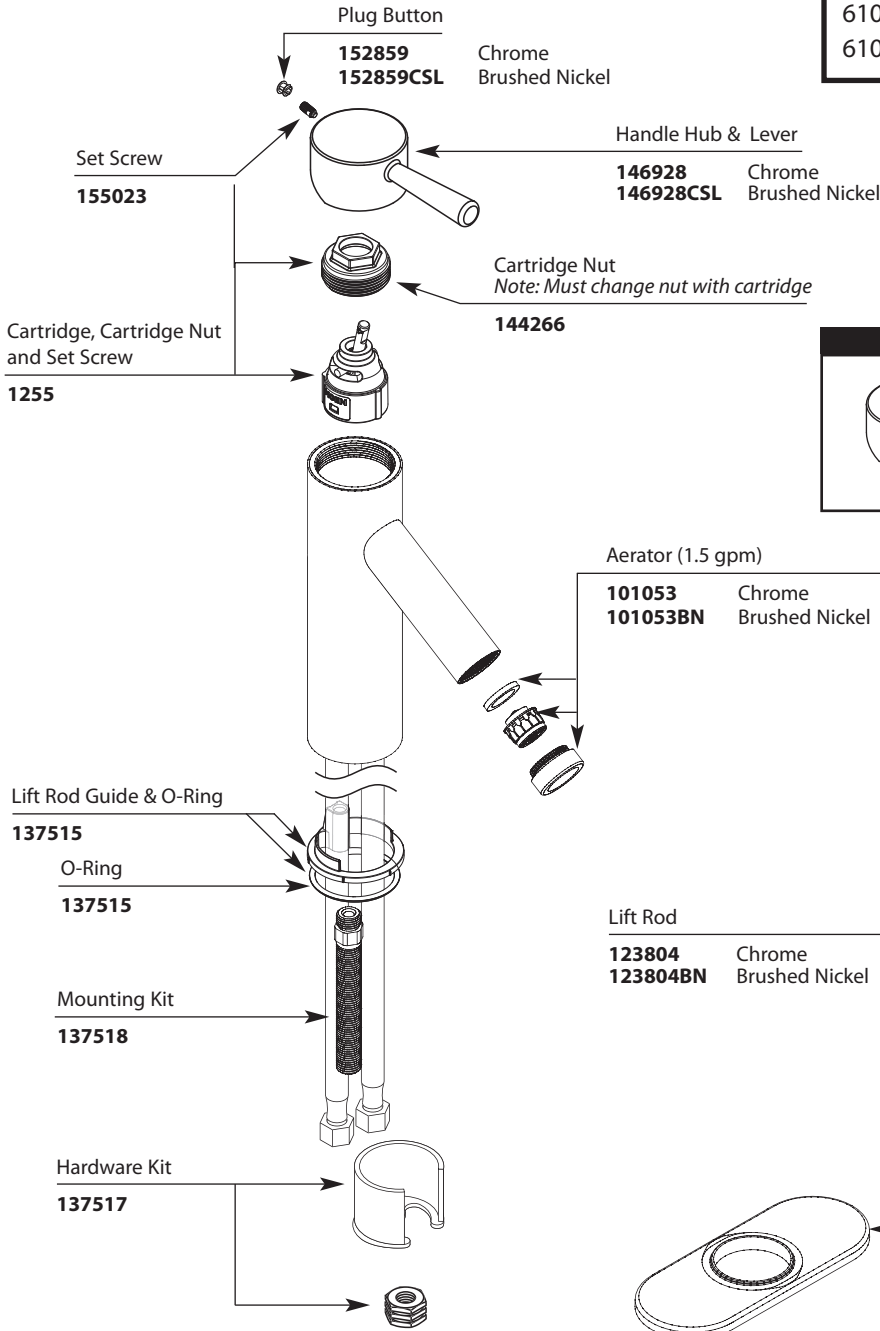

Buy it for looks. Buy it for life.®

■ Order by Part Number

*There is more than 1 version of this model.
Page down to identify the version you have.*

Illustrated Parts

LEVEL™	
Single-Handle Lavatory Faucet	
MODELS	FINISH
6100	Chrome
6100BN	Brushed Nickel
6100HC	Chrome w/ Red & Blue Indicators
6100HCBN	Brushed Nickel w/ Red & Blue Indicators

Option	
	Handle Kit with Red & Blue Indicators
158492	Chrome
158492BN	Brushed Nickel

Buy it for looks. Buy it for life.®

■ Order by Part Number

Illustrated Parts

LEVEL™	
Single-Handle Lavatory Faucet	
MODELS	FINISH
6100	Chrome
6100BN	Brushed Nickel
6100HC	Chrome w/ Red & Blue Indicators
6100HCBN	Brushed Nickel w/ Red & Blue Indicators

Option

Handle Kit with Red & Blue Indicators
 158492 Chrome
 158492BN Brushed Nickel

Buy it for looks. Buy it for life.®

■ Order by Part Number

Illustrated Parts

LEVEL™	
Single-Handle Lavatory Faucet	
MODELS	FINISH
6100	Chrome
6100BN	Brushed Nickel