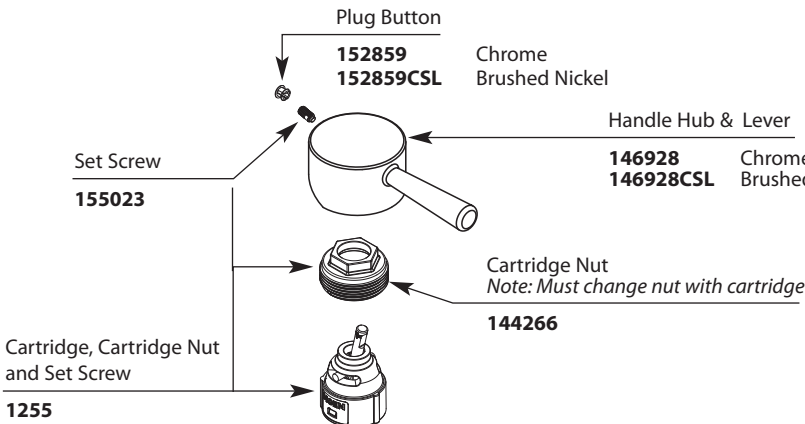

Buy it for looks. Buy it for life.®

■ Order by Part Number

*There is more than 1 version of this model.
Page down to identify the version you have.*

Illustrated Parts

LEVEL™	
Single-Handle Lavatory Faucet	
MODELS	FINISH
6100	Chrome
6100BN	Brushed Nickel
6100HC	Chrome w/ Red & Blue Indicators
6100HCBN	Brushed Nickel w/ Red & Blue Indicators

Option	
	Handle Kit with Red & Blue Indicators
158492	Chrome
158492BN	Brushed Nickel

Buy it for looks. Buy it for life.®

■ Order by Part Number

Illustrated Parts

LEVEL™	
Single-Handle Lavatory Faucet	
MODELS	FINISH
6100	Chrome
6100BN	Brushed Nickel
6100HC	Chrome w/ Red & Blue Indicators
6100HCBN	Brushed Nickel w/ Red & Blue Indicators

Option

Handle Kit with Red & Blue Indicators
 158492 Chrome
 158492BN Brushed Nickel

Buy it for looks. Buy it for life.®

■ Order by Part Number

Illustrated Parts

LEVEL™	
Single-Handle Lavatory Faucet	
MODELS	FINISH
6100	Chrome
6100BN	Brushed Nickel