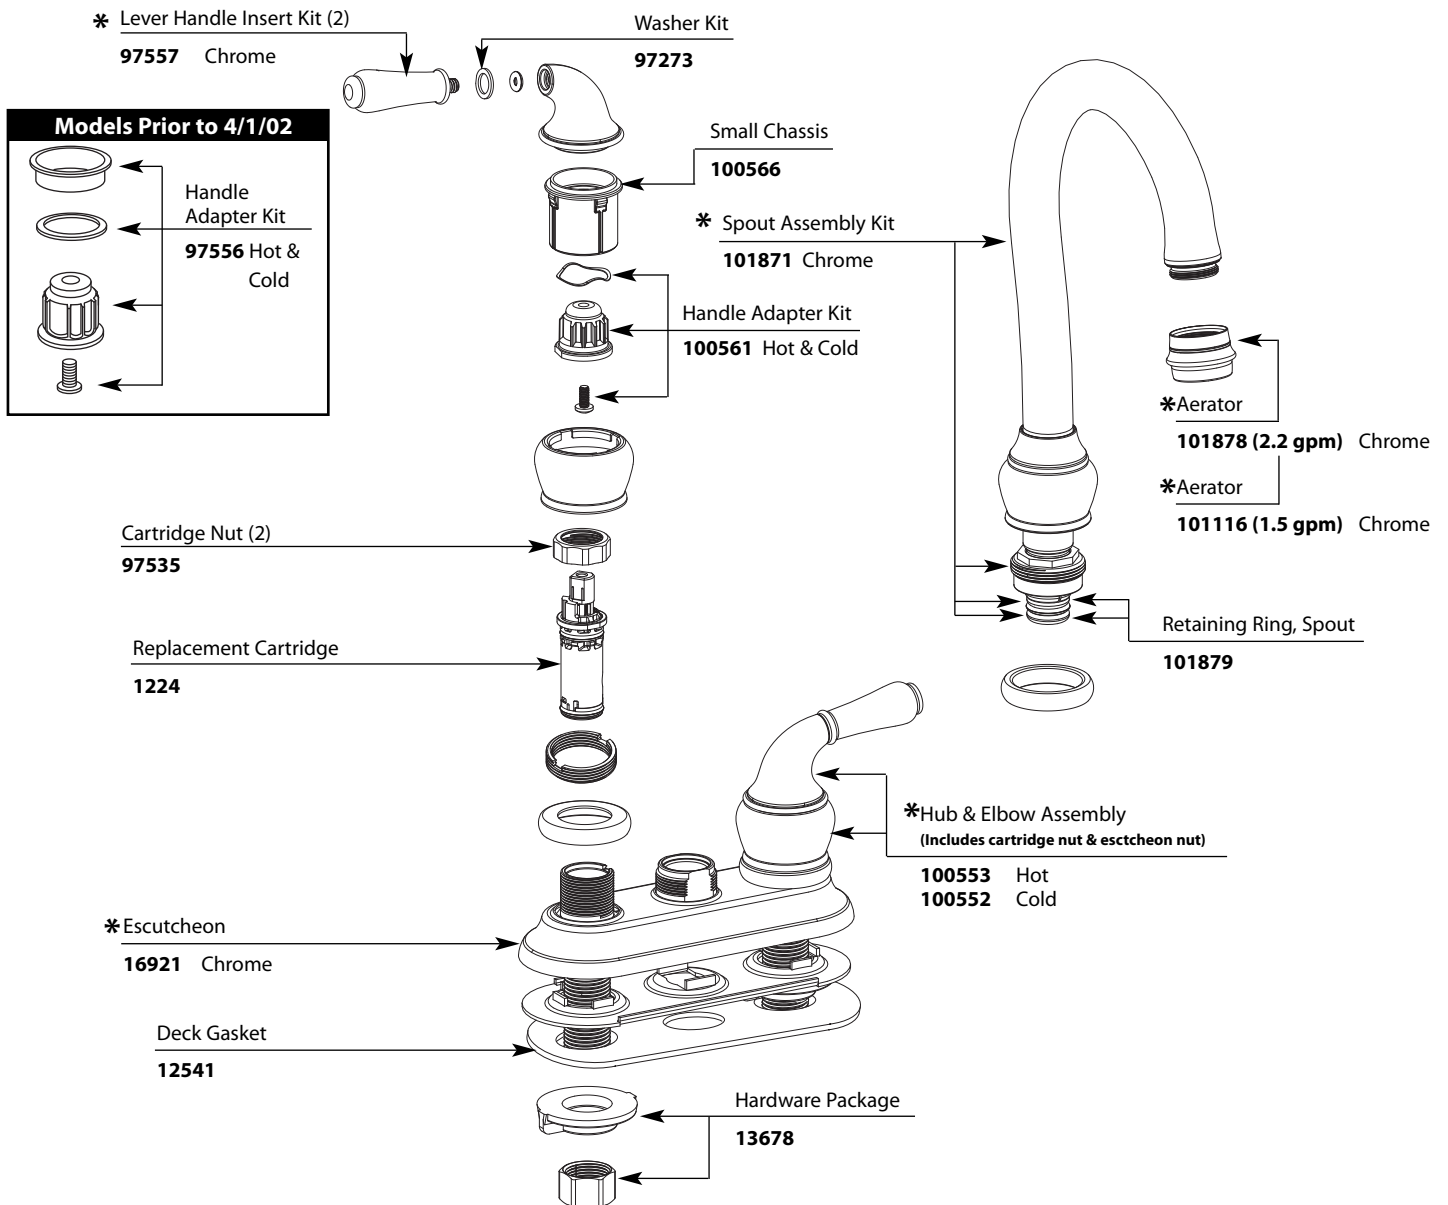

MONTICELLO® Two Handle Bar Faucet						
MODEL	HANDLE	FINISH	MODEL	HANDLE	FINISH	
5996	Lever	Chrome	DISCONTINUED SKUS	Lever	Chrome/Pol. Brass	
5996SL	Lever	Stainless		5996P	Lever	Polished Brass
				5996PM	Lever	Platinum
				5996V	Lever	Ivory
				R5996/A5996	Lever	Chrome
				R5996CPR/A5996CPR	Lever	Copper
				R5996BP/A5996BP	Lever	Black Opal™
				R5996ST/A5996ST	Lever	Satine™
				R5996P/A5996P	Lever	Polished Brass
				R5996CG/A5996CG	Lever	Classic Gold
				R5996PM/A5996PM	Lever	Platinum
				85996	Lever	Chrome
				85996P	Lever	Polished Brass

■ Order by Part Number

* See Chart on Next Page for Other Available Finishes

Buy it for looks. Buy it for life.®

Illustrated Parts

Available Finishes

* Part Finishes Chart

<p>Lever Handle Insert Kit (2)</p>  <p>97557 Chrome 97557W Glacier 97558 Polished Brass 97557PM Platinum 97559 Porc./Chrome 97560 Porc./Pol. Brass 97557BP Black Opal 97557ST Satine</p> <p>97557SL Stainless 97557CPR Copper 97557V Ivory 97559CPR Porc./Copper</p>	<p>Aerator</p>  <p>101878 Chrome 101878CPR Copper 101878CG Classic Gold 101878P Polished Brass 101878PM Platinum 101878BP Black Opal</p> <p>101878ST Satine 101878SL Stainless 101878V Ivory</p>
<p>Hub & Elbow Assembly</p>  <p>Cold</p> <p>100552 Chrome 100552CPR Copper 100552CG Classic Gold 100552P Pol. Brass 100552PM Platinum 100552BP Black Opal 100552ST Satine 100552SL Stainless 100552V Ivory</p> <p>Hot</p> <p>100553 Chrome 100553CPR Copper 100553CG Classic Gold 100553P Pol. Brass 100553PM Platinum 100553BP Black Opal 100553ST Satine 100553SL Stainless 100553V Ivory</p>	<p>Spout Assembly</p>  <p>101871 Chrome 101871CPR Copper 101871CG Classic Gold 101871P Polished Brass 101871PM Platinum 101871BP Black Opal 101871ST Satine 101871SL Stainless 101871V Ivory</p>