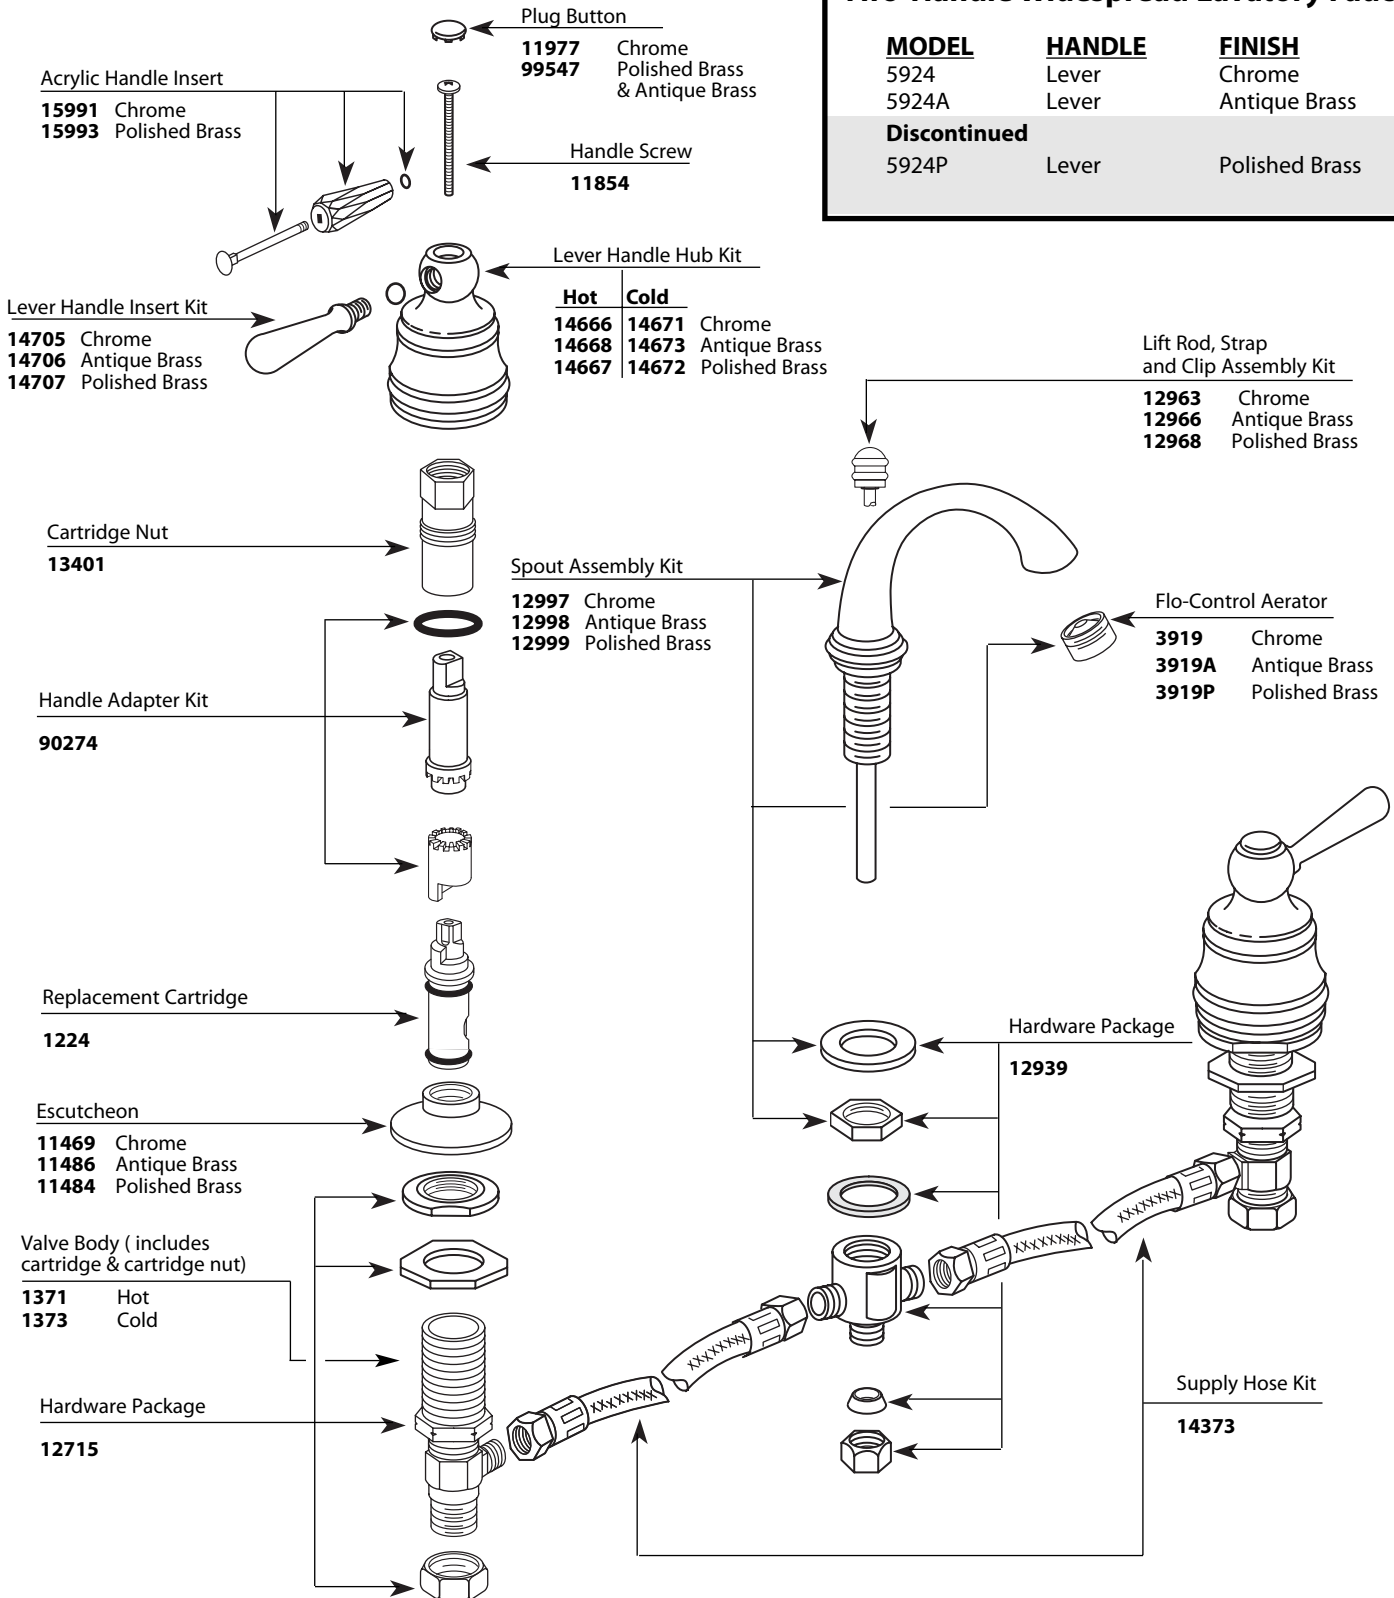

Buy it for looks. Buy it for life.®

Illustrated Parts

■ Order by Part Number

TRADITIONAL® Two-Handle Widespread Lavatory Faucet		
MODEL	HANDLE	FINISH
5924	Lever	Chrome
5924A	Lever	Antique Brass
Discontinued		
5924P	Lever	Polished Brass