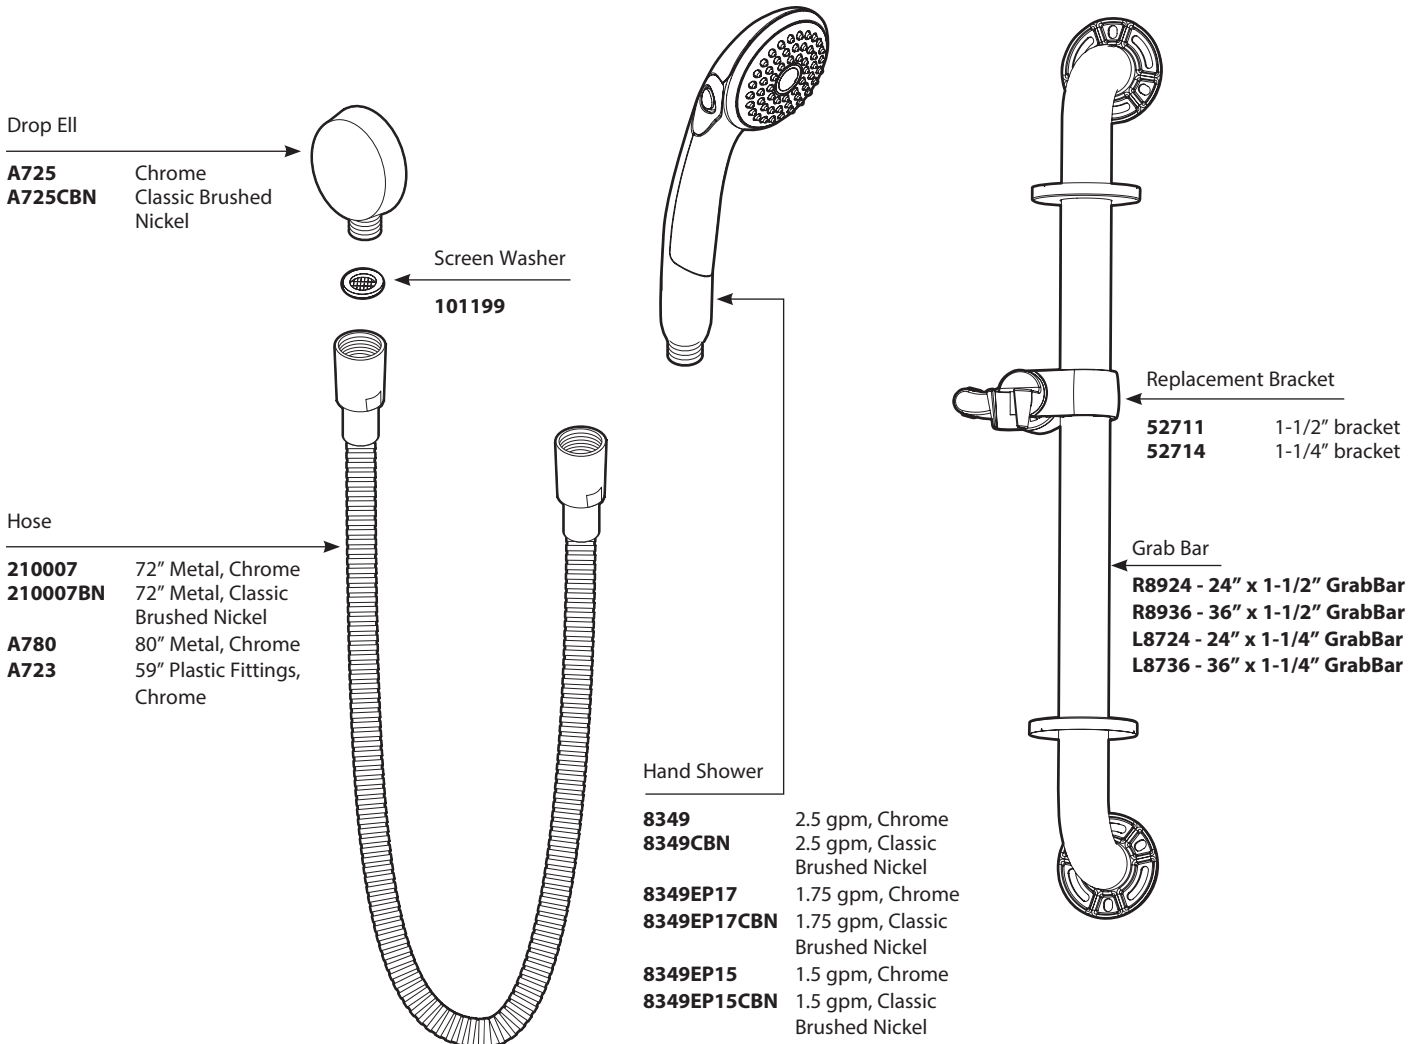

■ Order by Part Number

There is more than 1 version of this model.

Page down to identify the version you have.

Single-Function Commercial Slide Bar/Grab Bar Shower Systems									
MODEL	24" x 1-1/2" Grab Bar	36" x 1-1/2" Grab Bar	24" x 1-1/4" Grab Bar	36" x 1-1/4" Grab Bar	Metal Hose	Plastic Hose	2.5 gpm	1.75 gpm	1.5 gpm
52224GBM25	X				X		X		
52224GBM17	X				X			X	
52224GBM15	X				X				X
52124GBM25			X		X		X		
52224GBP25	X					X	X		
52236GBM25		X			X		X		
52236GBM17		X			X			X	
52236GBM15		X			X				X
52136GBM25				X	X		X		
52236GBP25		X				X	X		

Models ending in CBN are identical to base Chrome models, but have a Classic Brushed Nickel finish

■ Order by Part Number

Single-Function Commercial Slide Bar/Grab Bar Shower Systems									
MODEL	24" x 1-1/2" Grab Bar	36" x 1-1/2" Grab Bar	24" x 1-1/4" Grab Bar	36" x 1-1/4" Grab Bar	Metal Hose	Plastic Hose	2.5 gpm	1.75 gpm	1.5 gpm
52224GBM25	X				X		X		
52224GBM17	X				X			X	
52224GBM15	X				X				X
52124GBM25			X		X		X		
52224GBP25	X					X	X		
52236GBM25		X			X		X		
52236GBM17		X			X			X	
52236GBM15		X			X				X
52136GBM25				X	X		X		
52236GBP25		X				X	X		

Models ending in CBN are identical to base Chrome models, but have a Classic Brushed Nickel finish