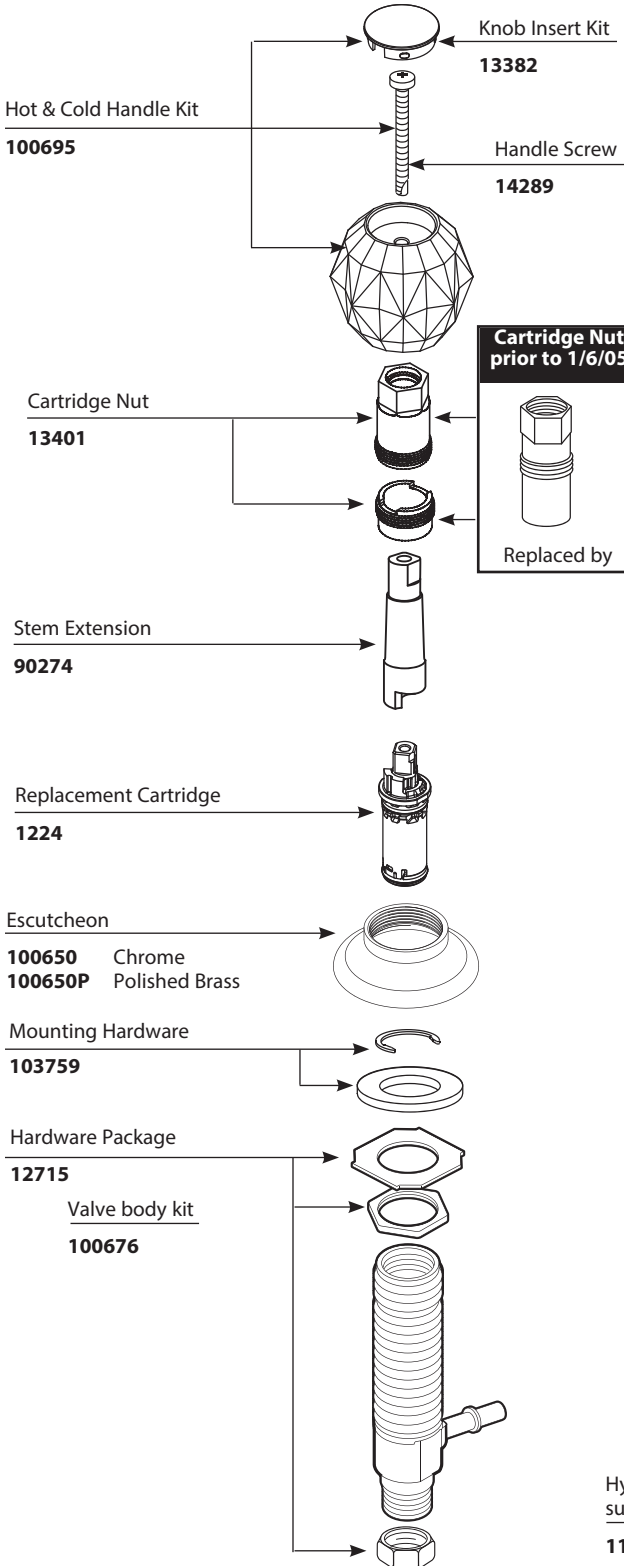

## Illustrated Parts

CHATEAU®		
Two-Handle Widespread Lavatory Faucet		
MODEL	TYPE	FINISH
4962	Lav w/metal waste	Chrome
4962P	Lav w/metal waste	Polished Brass
64962	Lav w/50-50 waste	Chrome
DISCONTINUED SKUS		
4962A	Lav w/metal waste	Antique Brass
4962W	Lav w/metal waste	Glacier
64962P	Lav w/50-50 waste	Polished Brass

■ Order by Part Number

CHATEAU®		
Two-Handle Widespread Lavatory Faucet		
MODEL	TYPE	FINISH
4962	Lav w/metal waste	Chrome
4962P	Lav w/metal waste	Polished Brass
64962	Lav w/50-50 waste	Chrome
DISCONTINUED SKUS		
4962A	Lav w/metal waste	Antique Brass
4962W	Lav w/metal waste	Glacier
64962P	Lav w/50-50 waste	Polished Brass