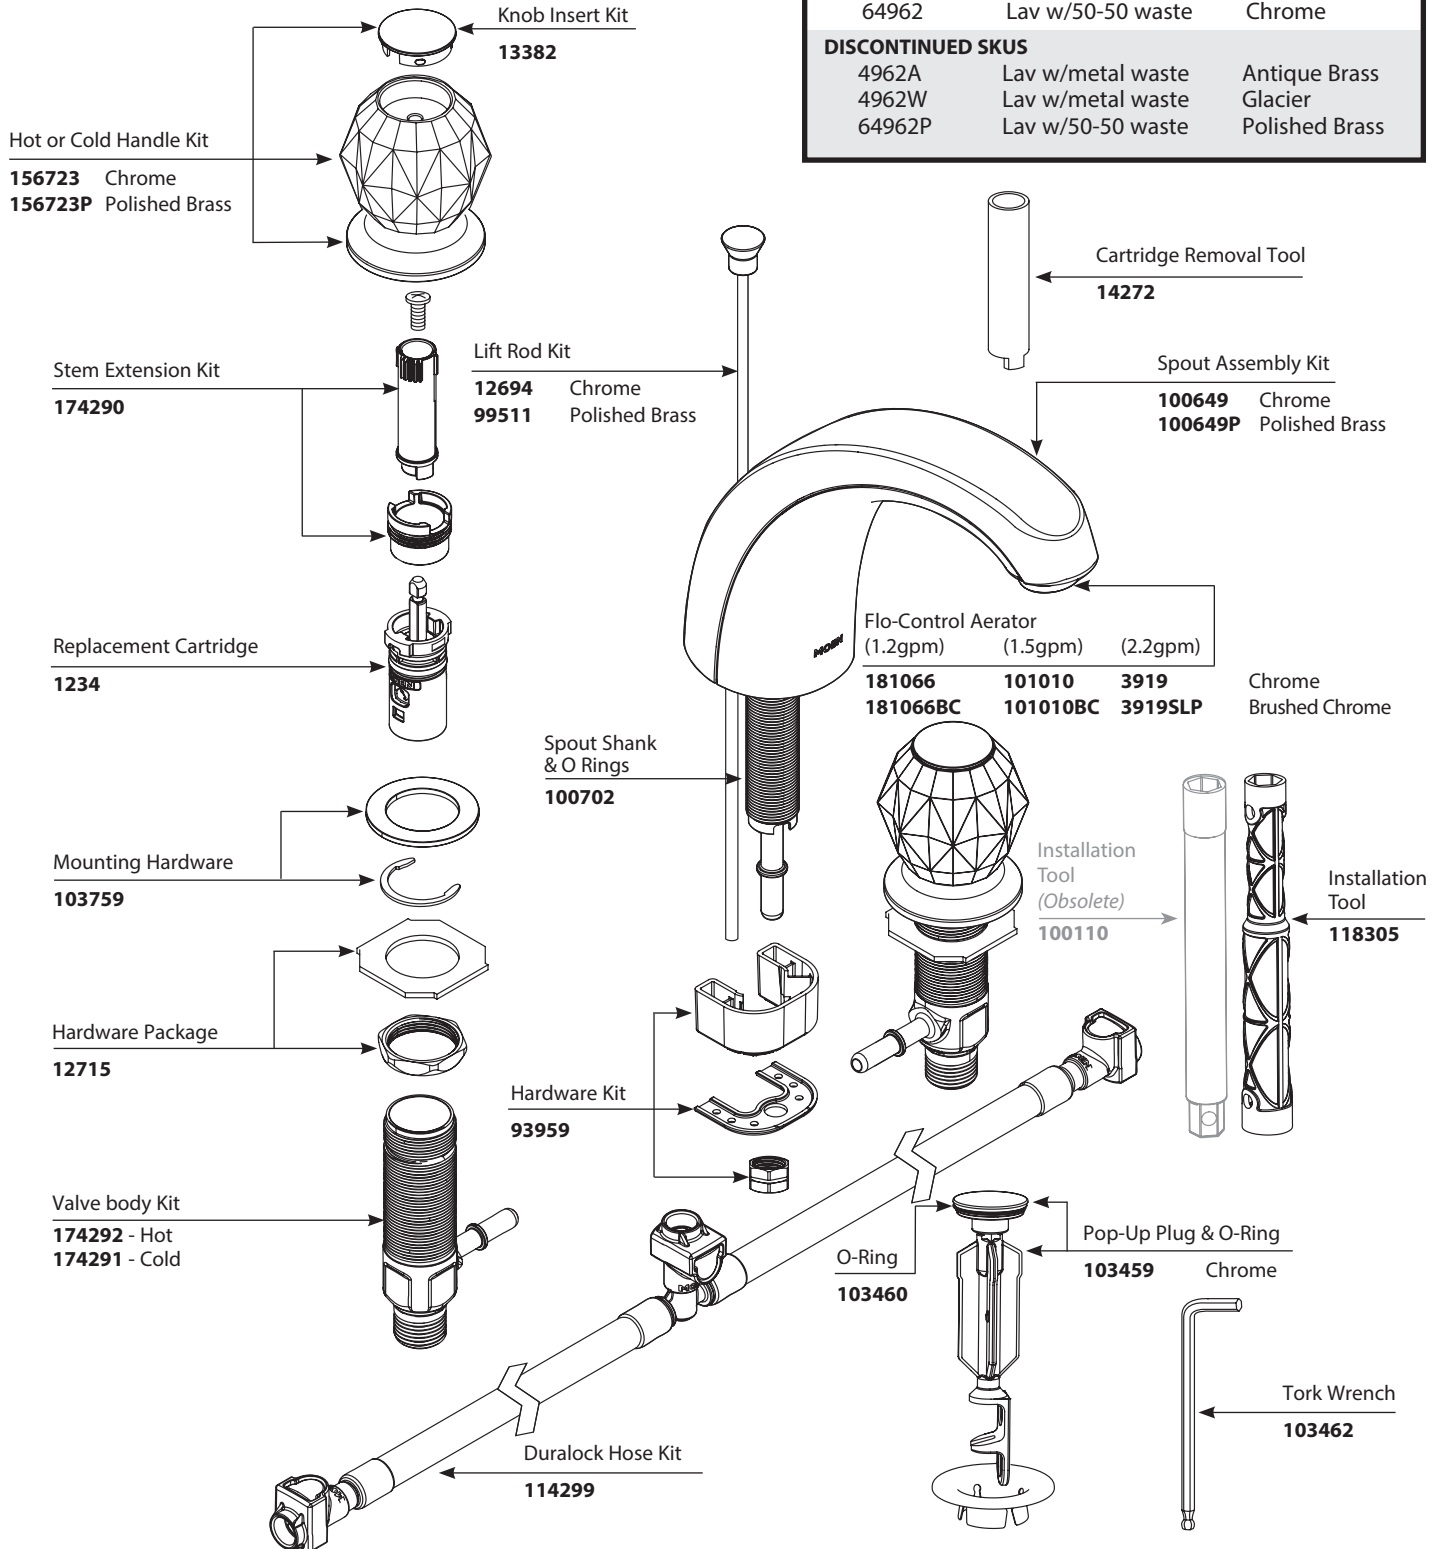

## Illustrated Parts

CHATEAU®		
Two-Handle Widespread Lavatory Faucet		
MODEL	TYPE	FINISH
4962	Lav w/metal waste	Chrome
4962P	Lav w/metal waste	Polished Brass
64962	Lav w/50-50 waste	Chrome
DISCONTINUED SKUS		
4962A	Lav w/metal waste	Antique Brass
4962W	Lav w/metal waste	Glacier
64962P	Lav w/50-50 waste	Polished Brass

■ Order by Part Number

CHATEAU®		
Two-Handle Widespread Lavatory Faucet		
MODEL	TYPE	FINISH
4962	Lav w/metal waste	Chrome
4962P	Lav w/metal waste	Polished Brass
64962	Lav w/50-50 waste	Chrome
DISCONTINUED SKUS		
4962A	Lav w/metal waste	Antique Brass
4962W	Lav w/metal waste	Glacier
64962P	Lav w/50-50 waste	Polished Brass