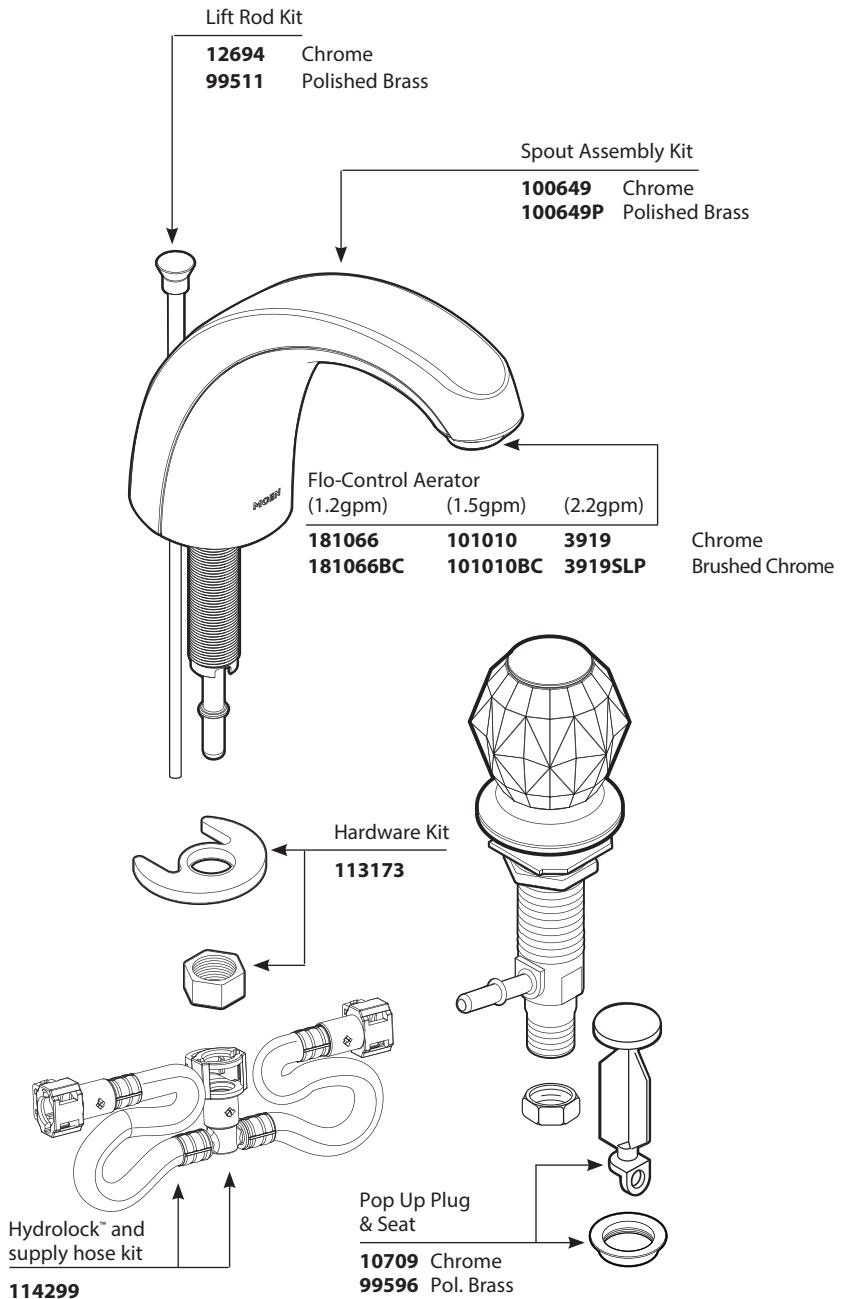

## Illustrated Parts

CHATEAU®		
Two-Handle Widespread Lavatory Faucet		
MODEL	TYPE	FINISH
4962	Lav w/metal waste	Chrome
4962P	Lav w/metal waste	Polished Brass
64962	Lav w/50-50 waste	Chrome
DISCONTINUED SKUS		
4962A	Lav w/metal waste	Antique Brass
4962W	Lav w/metal waste	Glacier
64962P	Lav w/50-50 waste	Polished Brass

■ Order by Part Number

CHATEAU®		
Two-Handle Widespread Lavatory Faucet		
MODEL	TYPE	FINISH
4962	Lav w/metal waste	Chrome
4962P	Lav w/metal waste	Polished Brass
64962	Lav w/50-50 waste	Chrome
DISCONTINUED SKUS		
4962A	Lav w/metal waste	Antique Brass
4962W	Lav w/metal waste	Glacier
64962P	Lav w/50-50 waste	Polished Brass