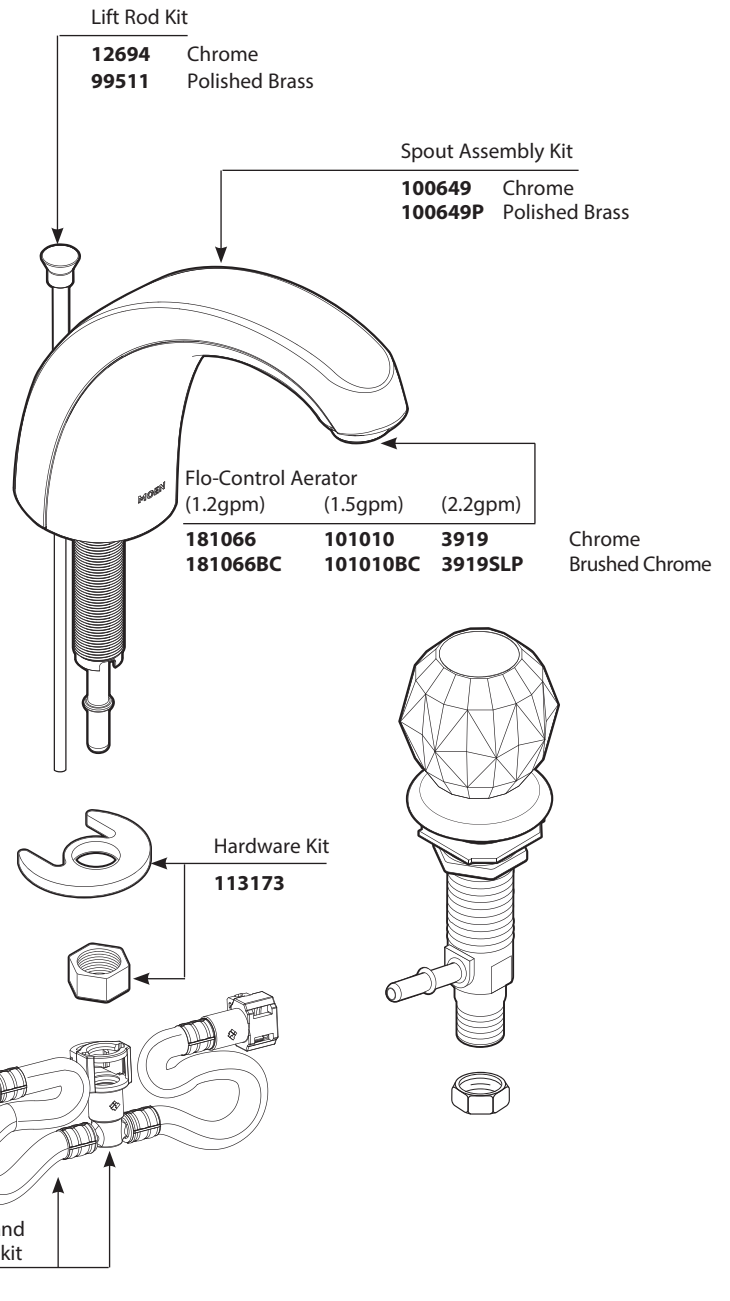

## Illustrated Parts

CHATEAU®		
Two-Handle Widespread Lavatory Faucet		
MODEL	TYPE	FINISH
4962	Lav w/metal waste	Chrome
4962P	Lav w/metal waste	Polished Brass
64962	Lav w/50-50 waste	Chrome
DISCONTINUED SKUS		
4962A	Lav w/metal waste	Antique Brass
4962W	Lav w/metal waste	Glacier
64962P	Lav w/50-50 waste	Polished Brass

■ Order by Part Number

CHATEAU®		
Two-Handle Widespread Lavatory Faucet		
MODEL	TYPE	FINISH
4962	Lav w/metal waste	Chrome
4962P	Lav w/metal waste	Polished Brass
64962	Lav w/50-50 waste	Chrome
DISCONTINUED SKUS		
4962A	Lav w/metal waste	Antique Brass
4962W	Lav w/metal waste	Glacier
64962P	Lav w/50-50 waste	Polished Brass