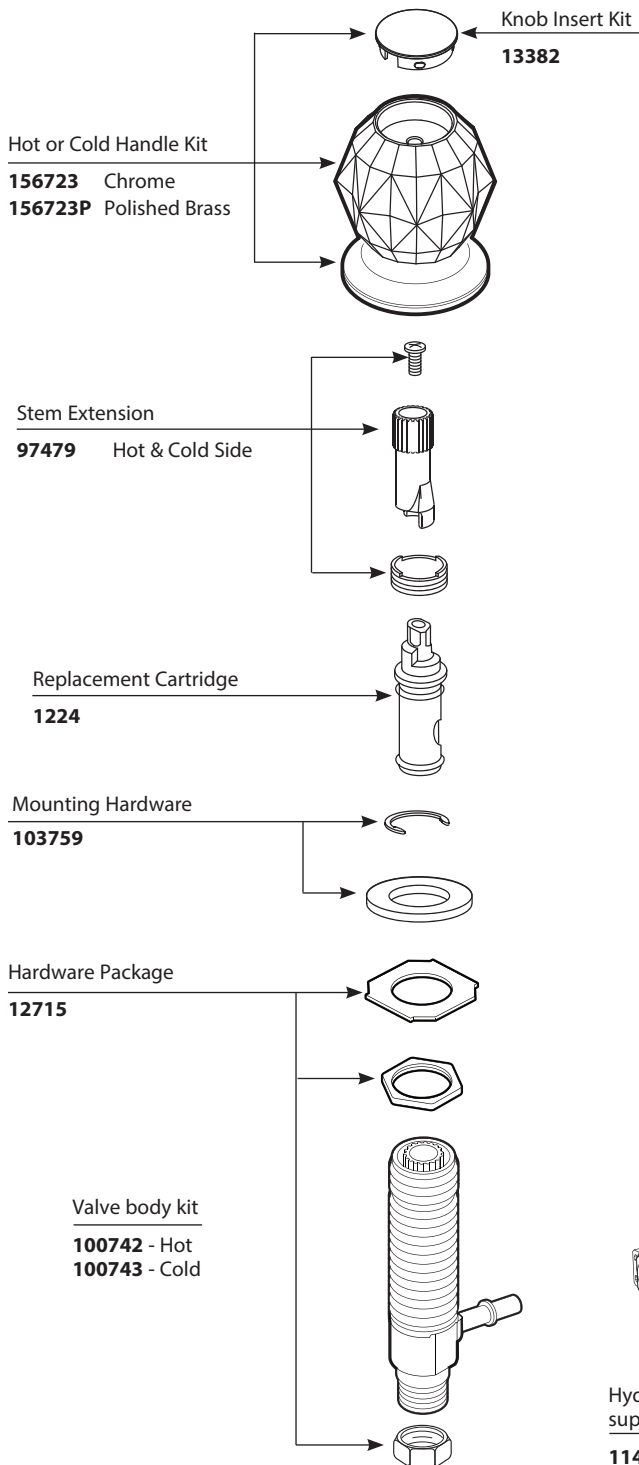

## Illustrated Parts

CHATEAU®		
Two-Handle Widespread Lavatory Faucet		
MODEL	TYPE	FINISH
4962	Lav w/metal waste	Chrome
4962P	Lav w/metal waste	Polished Brass
64962	Lav w/50-50 waste	Chrome
DISCONTINUED SKUS		
4962A	Lav w/metal waste	Antique Brass
4962W	Lav w/metal waste	Glacier
64962P	Lav w/50-50 waste	Polished Brass

■ Order by Part Number

CHATEAU®		
Two-Handle Widespread Lavatory Faucet		
MODEL	TYPE	FINISH
4962	Lav w/metal waste	Chrome
4962P	Lav w/metal waste	Polished Brass
64962	Lav w/50-50 waste	Chrome
DISCONTINUED SKUS		
4962A	Lav w/metal waste	Antique Brass
4962W	Lav w/metal waste	Glacier
64962P	Lav w/50-50 waste	Polished Brass