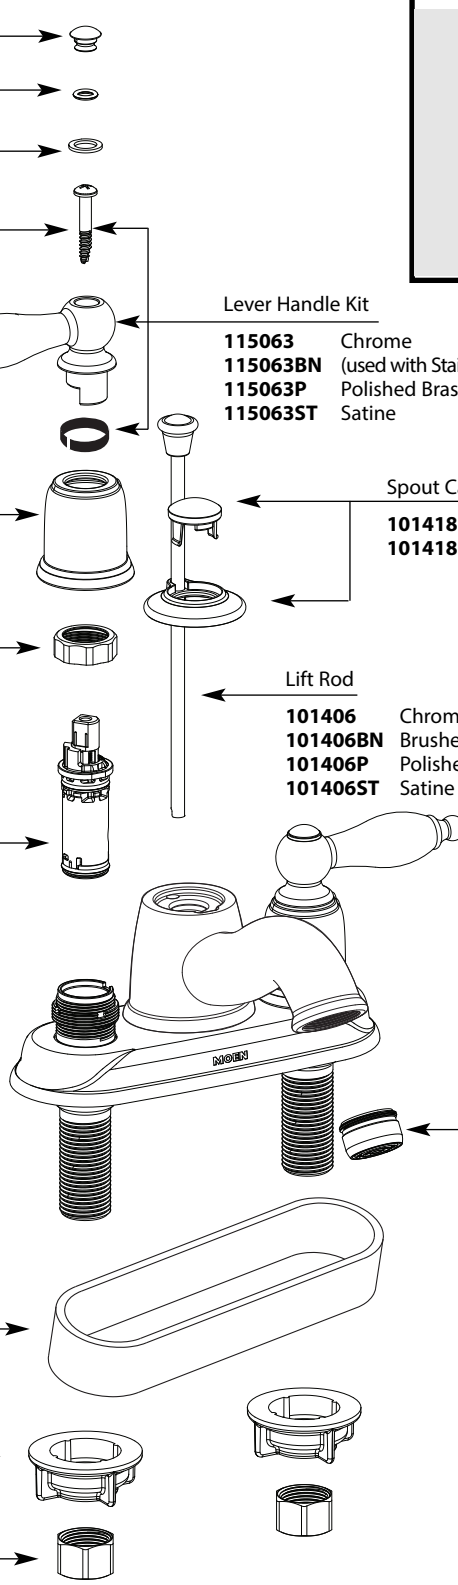

Handle Hub

- 115029 Chrome
- 115029BN Brushed Nickel
- 115029P Polished Brass
- 115029ST Satine

Cartridge Nut (2)

97535

Replacement Cartridge

1224

Deck Gasket

123663

Hardware Package

13678

Lever Handle Kit

- 115063 Chrome
- 115063BN (used with Stainless, includes Handle Accent) Brushed Nickel
- 115063P Polished Brass
- 115063ST Satine

Spout Cap & Accent

- 101418 Chrome, Polished Brass & Satine
- 101418BN Brushed Nickel

Lift Rod

- 101406 Chrome
- 101406BN Brushed Nickel
- 101406P Polished Brass
- 101406ST Satine

Aerator Kit

- 3919 Chrome
- 3919BN Brushed Nickel
- 3919P Polished Brass
- 3919ST Satine

Pop-Up Plug & Seat

- 10709 Chrome
- 99596 Polished Brass
- 10709BN Brushed Nickel
- 10709ST Satine

CASTLEBY™		
Two-Handle Lavatory Faucet with Non Metal Waste Assembly		
MODEL	HANDLE	FINISH
DISCONTINUED		
4938	Lever	Chrome
4938BN	Lever	Brushed Nickel
4938CP	Lever	Chrome/Polished Brass
4938CPC	Lever	Chrome/Porcelain
4938ST	Lever	Satine/Pol. Brass
4938STST	Lever	Satine
4938P	Lever	Polished Brass
64938	Lever	Chrome