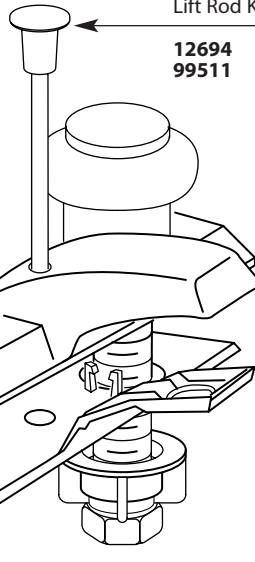

■ Order by Part Name and
Part Number (**Bold Face Type**)

CONCENTRIX® Two-Handle Lavatory Faucet		
MODEL	FINISH	
DISCONTINUED SKUS		
4921	Lav w/ Waste	Chrome
4921P	Lav w/ Waste	Polished Brass
4921W	Lav w/ Waste	Glacier/Chrome
4923	Lav w/ Waste	Chrome/Pol Br
4923W	Lav w/ Waste	Glacier/Pol Br

Handle Cap

- 13731** Chrome
- 116P** Polished Brass
- 116W** Glacier

Round Insert (2)

- H200** Chrome
- H200P** Polished Brass
- H200W** Glacier

Handle Screw

12648

Handle Adapter

97256

Handle Skirt (2)

- 416** Chrome
- 416P** Polished Brass

Cartridge Nut

14986

Lift Rod Kit

- 12694** Chrome
- 99511** Polished Brass

Replacement Cartridge

1224

OPTIONAL HANDLE INSERT KITS

ROUND		H200 CHROME H200W GLACIER H200P POLISHED BRASS
SQUARE		H201 CHROME H201W GLACIER H201P POLISHED BRASS
GROOVED		H202 CHROME H202W GLACIER H202P POLISHED BRASS
DIAMOND CUT		H204 CHROME H204P POLISHED BRASS
ROPE		H205 CHROME H205W GLACIER H205P POLISHED BRASS