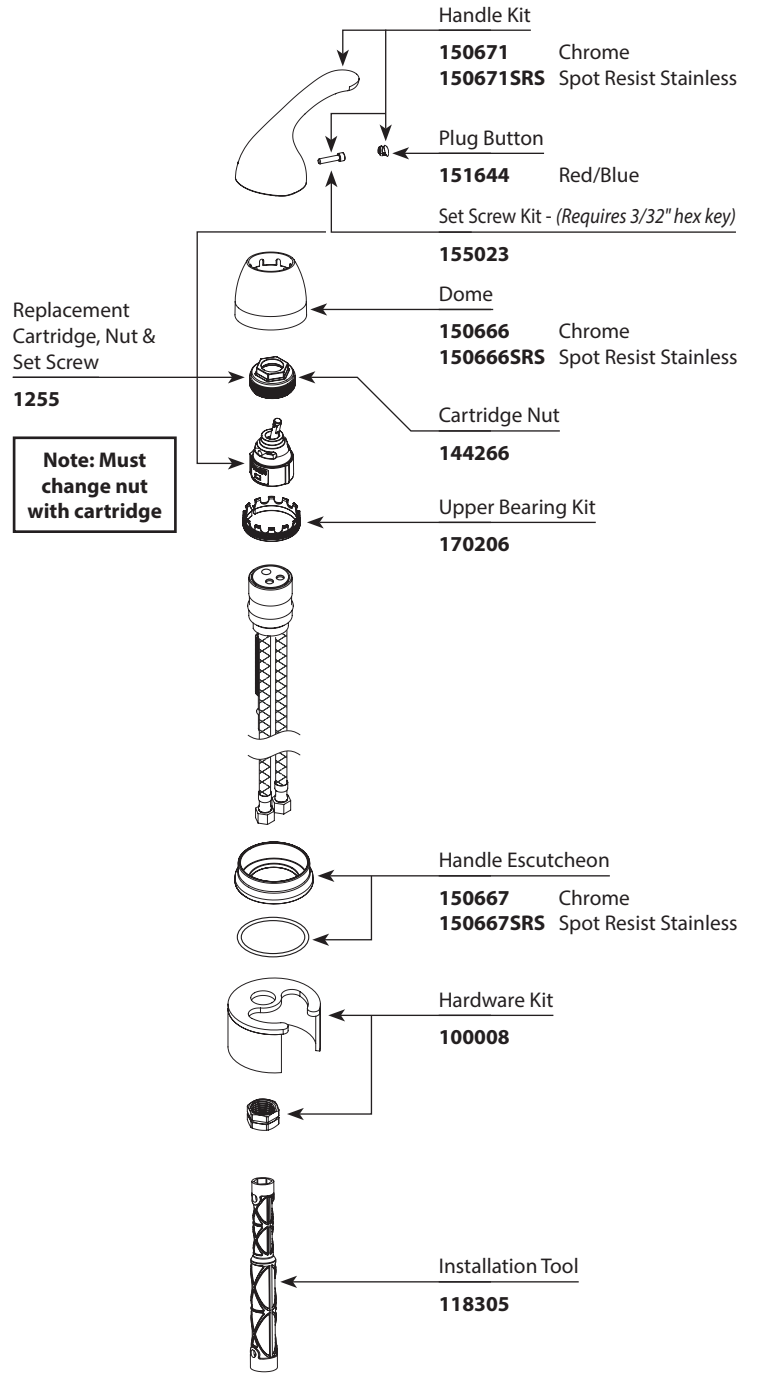

Deck Gasket

**114295**

Hardware Kit

**100008**

Duralock Hose Kit

**114307**

■ Order by Part Number

## Illustrated Parts

CHATEAU®		
Single-Handle Prep Bar Faucet		
MODEL	TYPE	FINISH
4904	Lever	Chrome

**Aerator Kit**

**3924** (2.2 gpm) Chrome

**Aerator Kit**

**101076** (1.5 gpm) Chrome

**Bar Spout Kit**

**150672** Chrome

**Deck Gasket**

**114295**

**Hardware Kit**

**100008**

**Hose Kit**

**114307**

**Handle Kit**

**150671** Chrome

**Plug Button**

**151644** Red/Blue

Set Screw Kit - (Requires 3/32" hex key)

**155023**

**Dome**

**150666** Chrome

**Cartridge Nut**

**144266**