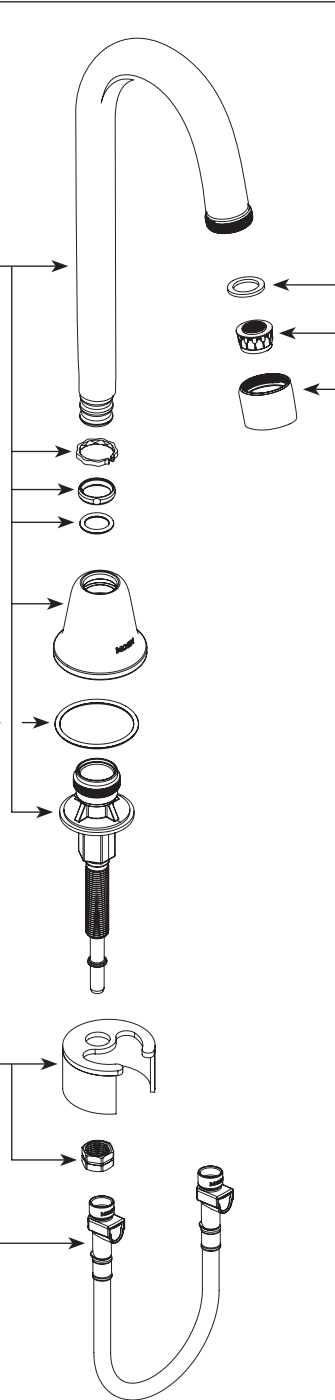

■ Order by Part Number

There is more than one version of this model.  
Page down to identify the version you have.

CHATEAU® Single-Handle Prep Bar Faucet		
MODEL	TYPE	FINISH
4904	Lever	Chrome
4904SRS	Lever	Spot Resist Stainless

Deck Gasket

**114295**

Hardware Kit

**100008**

Duralock Hose Kit

**114307**

■ Order by Part Number

## Illustrated Parts

CHATEAU®		
Single-Handle Prep Bar Faucet		
MODEL	TYPE	FINISH
4904	Lever	Chrome

**Aerator Kit**

**3924** (2.2 gpm) Chrome

**Aerator Kit**

**101076** (1.5 gpm) Chrome

**Bar Spout Kit**

**150672** Chrome

**Plug Button**

**151644** Red/Blue

Set Screw Kit - (Requires 3/32" hex key)

**155023**

**Dome**

**150666** Chrome

**Cartridge Nut**

**144266**