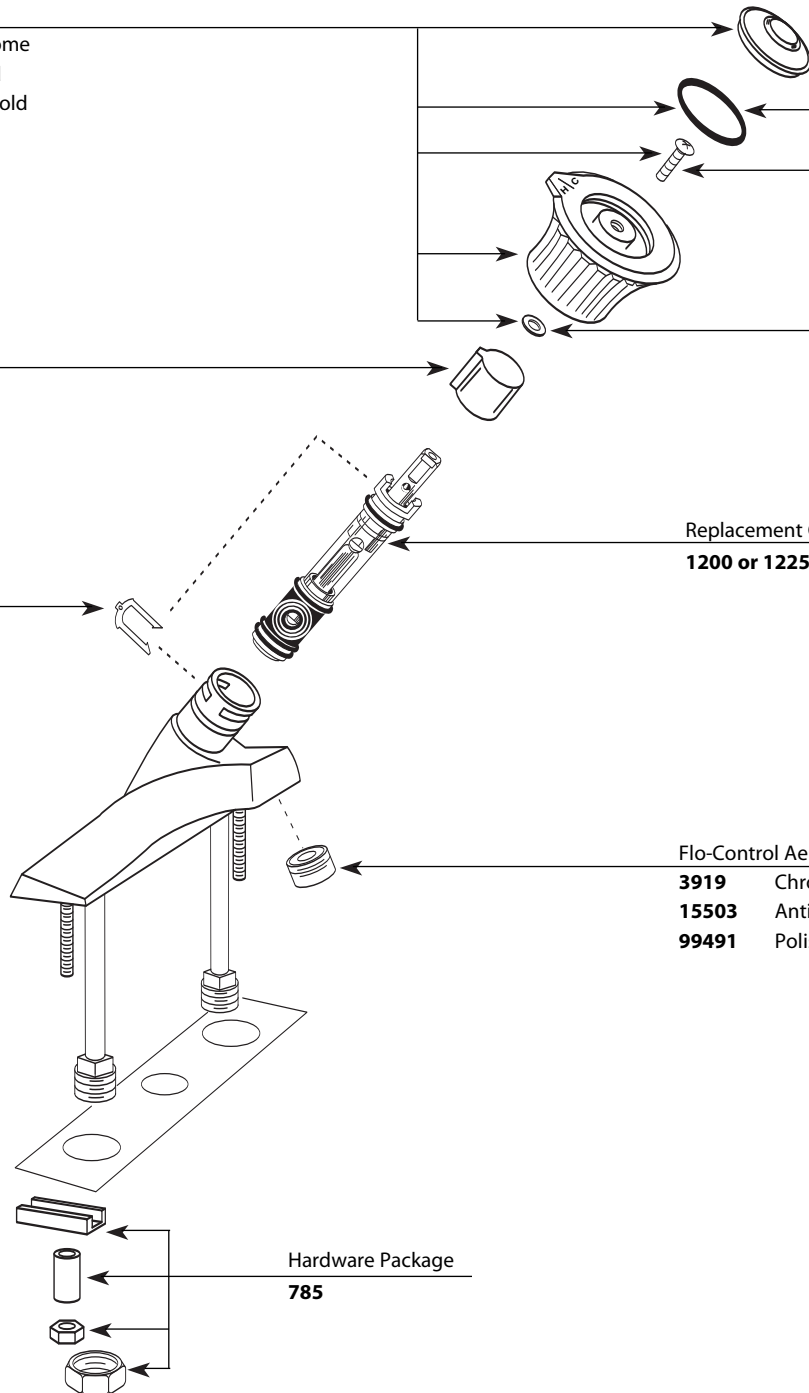

Knob Insert Kit

- 15613** Chrome
- 15593** Antique Brass
- 15623** Polished Brass

Hardware Package

**96804**

Stop Tube

- 1207** Chrome
- 15086** Antique Brass
- 99548** Polished Brass

Replacement Cartridge

**1200 or 1225**

Retainer Clip

**883**

Flo-Control Aerator

- 3919** Chrome
- 15503** Antique Brass
- 99491** Polished Brass

Hardware Package

**785**

**TO ORDER PARTS CALL: 1-800-BUY-MOEN**  
[www.moen.com](http://www.moen.com)