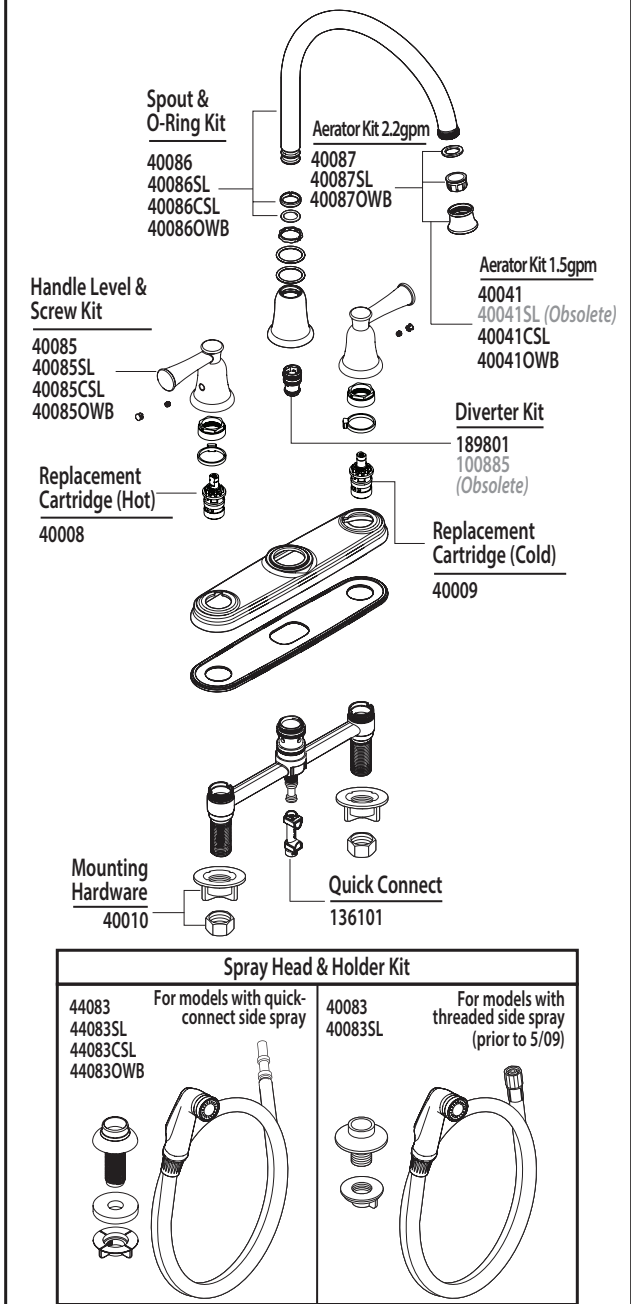

A Moen Incorporated Brand

■ Order by Part Number

PARTS SHEET

Two Handle High-Arc Kitchen Faucet

Model: 41613 series  
with side spray

Model: 41611 series  
less side spray

PART NUMBERS

Números de partes / Numéro de pièces

For Models prior to 12/2008

Diverter Kit — 14960

For Models prior to 1/2013

Handle Cap & Screw Kit — 40084  
40084SL  
40084OWB