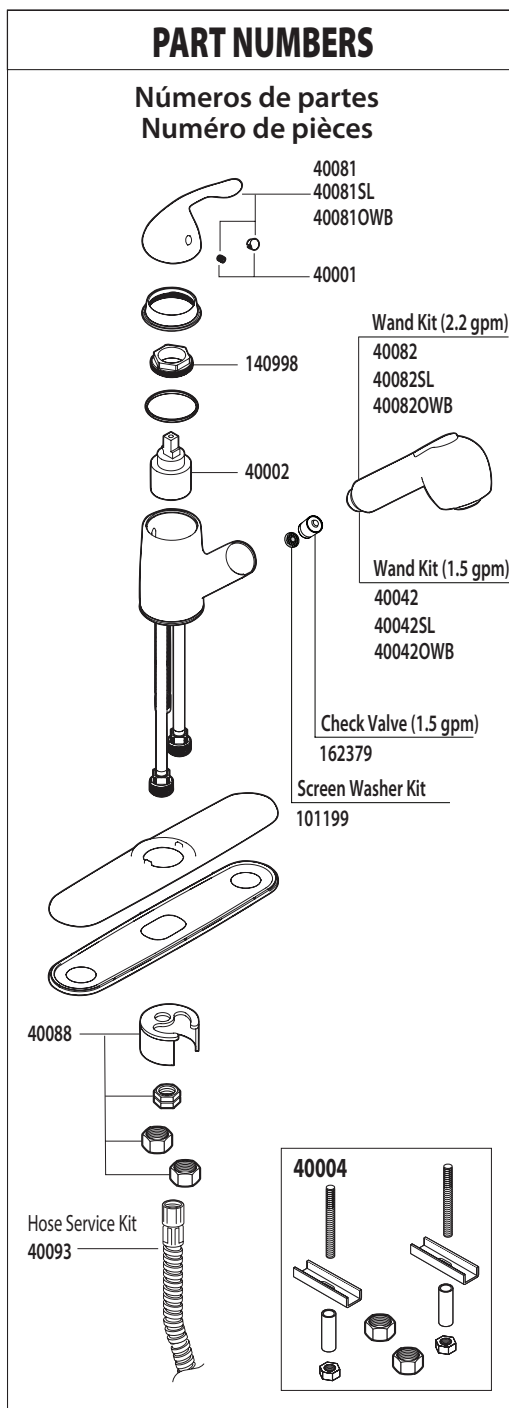

A Moen Incorporated Brand

Capstone®

**One Handle Pullout
Kitchen Faucet**

**Model: 40519 series
CA40519 series**

A Moen Incorporated Brand

Capstone®

**One Handle Pullout
Kitchen Faucet**

Model: CA40519 series