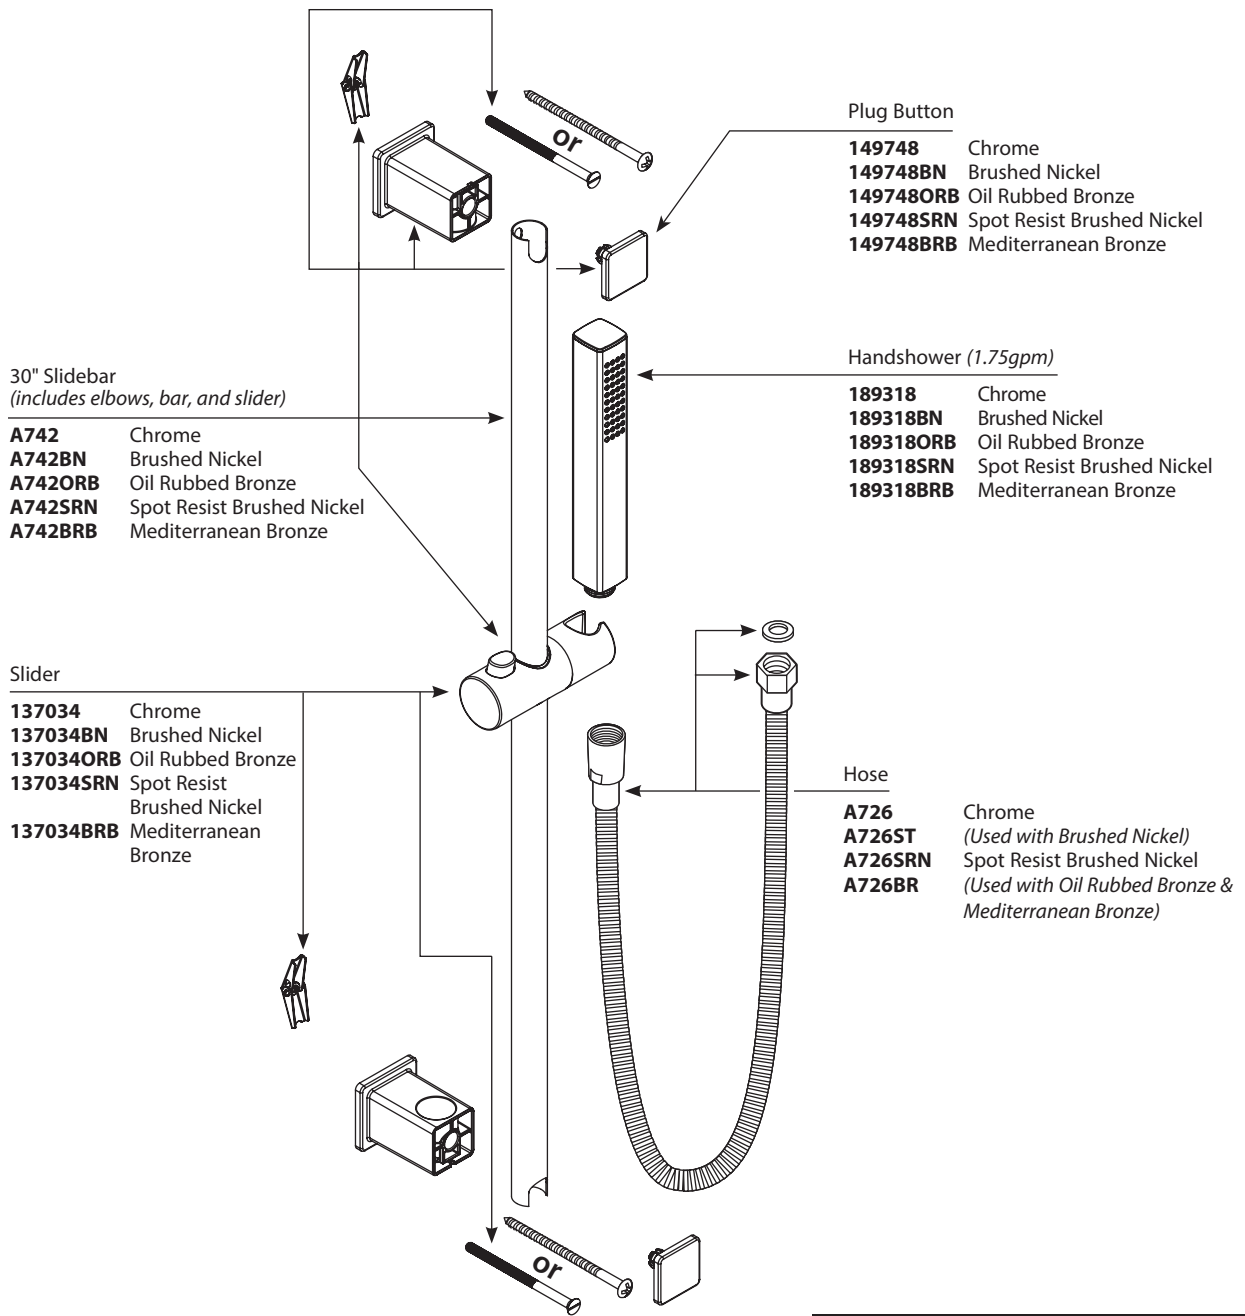

■ Order by Part Number

Single Function Handshower with Slide Bar & Hose		
MODEL	TYPE	FINISH
3988EP	Wand	Chrome
3988EPBN	Wand	Brushed Nickel
3988EPORB	Wand	Oil Rubbed Bronze
3988EPSRN	Wand	Spot Resist Brushed Nickel
3988EPBRB	Wand	Mediterranean Bronze

Optional Service Kit	
A750	Secure Mount (mounting hardware)