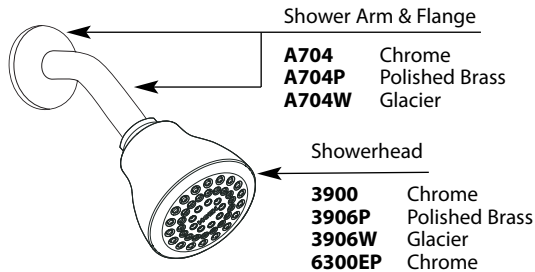

Buy it for looks. Buy it for life.®

Illustrated Parts

■ Order by Part Number

CHATEAU® Single-Handle Tub/Shower Valve									
Valve Trim		Shower Only		Tub & Shower					
MODEL	FINISH	MODEL	FINISH	MODEL	FINISH				
T470	Chrome	T473	Chrome	2739	Chrome				
T470P	Pol. Brass	T473EP	Chrome	T471	Chrome				
				T474	Chrome				
				T471EP	Chrome				
DISCONTINUED SKUS									
2600	2627S	2719A	2739S	T471A					
2605	2627W	2719P	2739W	T471P					
2620	2675	2720	2769	T473A					
2625	2700	2720P	2789	T473P					
2625S	2700A	2725	T2635	T666S					
2625W	2700P	2725A	T2635W	T666W					
2627	2705P	2725P	T2749	T777S					
2627P	2719	2739P	T2749W	T777W					

*All models include a 2.5 gpm showerhead except those with EP suffix (1.75 gpm showerhead)