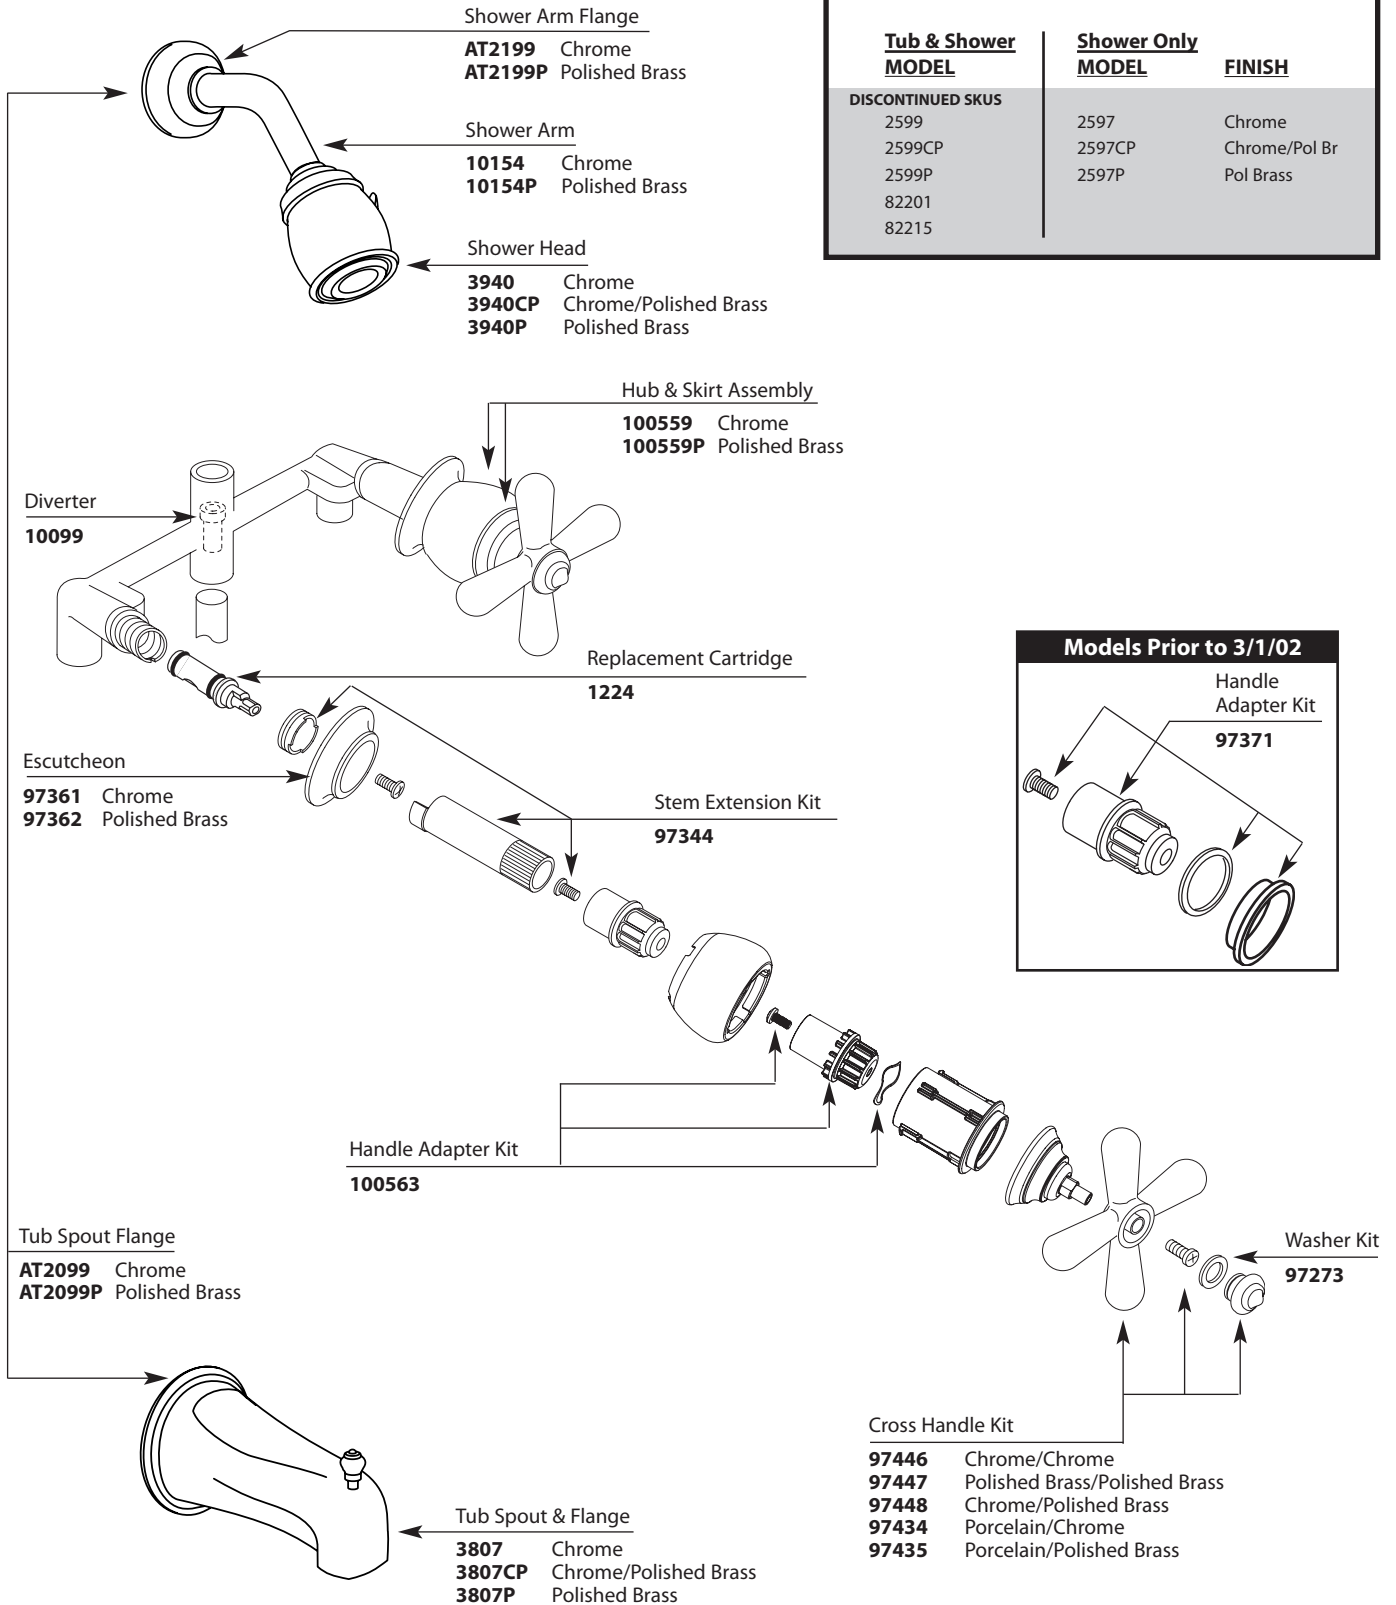

Buy it for looks. Buy it for life.®

Illustrated Parts

■ Order by Part Number

| MONTICELLO® Two-Handle Shower Valve | | |
|---|------------------------------------|---------------|
| <u>Tub & Shower</u> <u>MODEL</u> | <u>Shower Only</u> <u>MODEL</u> | <u>FINISH</u> |
| DISCONTINUED SKUS | | |
| 2599 | 2597 | Chrome |
| 2599CP | 2597CP | Chrome/Pol Br |
| 2599P | 2597P | Pol Brass |
| 82201 | | |
| 82215 | | |