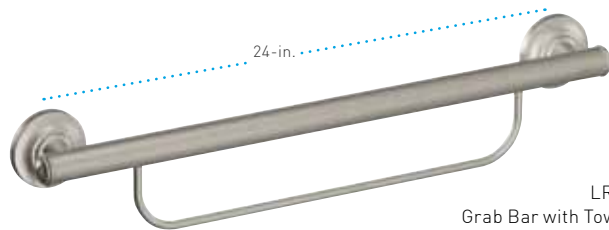

Moen® Designer Grab Bars with Accessories combine security and convenience with style and sophistication. The multi-function design allows you to increase safety while reducing clutter in the bathroom. And the sleek look of the Grab Bars will enhance any décor.

LR2356D
Grab Bar with Shelf

Designer Grab Bar with Shelf

- Supports up to 250 lb. when securely installed per instructions
- SecureMount™ Anchors included (2)
- Offers stability and safety in the bath
- Dual function design keeps bath necessities close by
- Provides added storage in the shower
- List price: \$59.90 - \$66.00 USD

LR2350D
Grab Bar with Towel Bar

Designer Grab Bar with Towel Bar

- Supports up to 250 lb. when securely installed per instructions
- SecureMount™ Anchor included (1)
- Offers stability and safety in the bath
- Dual-function design reduces need for multiple fixtures
- Coordinates with bathroom décor
- Ideal for safe transition in and out of the tub/shower
- List price: \$59.90 - \$66.00 USD

LR2354D
Grab Bar with
Corner Shelf

Designer Grab Bar with Corner Shelf

- Supports up to 250 lb. when securely installed per instructions
- SecureMount™ Anchors included (2)
- Offers stability and safety in the bath
- Dual-function design reduces need for multiple fixtures
- Provides added storage in the shower
- List price: \$59.90 - \$66.00 USD