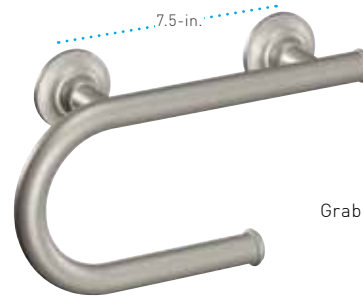

LR2356D
Grab Bar with Shelf

Designer Grab Bar with Shelf

- Supports up to 250 lb. when securely installed per instructions
- SecureMount™ Anchors included (2)
- Offers stability and safety in the bath
- Dual function design keeps bath necessities close by
- Provides added storage in the shower
- List price: \$59.90 - \$66.00 USD

LR2350D
Grab Bar with Towel Bar

Designer Grab Bar with Towel Bar

- Supports up to 250 lb. when securely installed per instructions
- SecureMount™ Anchor included (1)
- Offers stability and safety in the bath
- Dual-function design reduces need for multiple fixtures
- Coordinates with bathroom décor
- Ideal for safe transition in and out of the tub/shower
- List price: \$59.90 - \$66.00 USD

LR2352D
Grab Bar with Paper Holder

Designer Grab Bar with Paper Holder

- Supports up to 250 lb. when securely installed per instructions
- SecureMount™ Anchors included (2)
- Offers stability and safety in the bath
- Dual-function design reduces need for multiple fixtures
- Coordinates with bathroom décor
- List price: \$59.90 - \$66.00 USD

LR2354D
Grab Bar with
Corner Shelf

Designer Grab Bar with Corner Shelf

- Supports up to 250 lb. when securely installed per instructions
- SecureMount™ Anchors included (2)
- Offers stability and safety in the bath
- Dual-function design reduces need for multiple fixtures
- Provides added storage in the shower
- List price: \$59.90 - \$66.00 USD