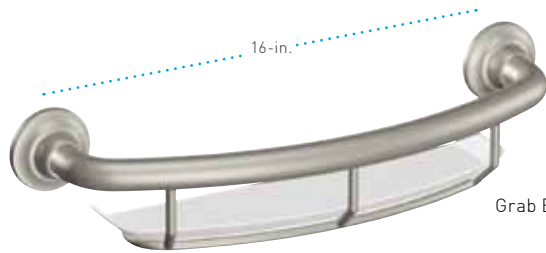

Moen® Designer Grab Bars with Accessories combine security and convenience with style and sophistication. The multi-function design allows you to increase safety while reducing clutter in the bathroom. And the sleek look of the Grab Bars will enhance any décor.

LR2356D
Grab Bar with Shelf

Designer Grab Bar with Shelf

- Supports up to 250 lb. when securely installed per instructions
- SecureMount™ Anchors included (2)
- Offers stability and safety in the bath
- Dual function design keeps bath necessities close by
- Provides added storage in the shower
- List price: \$59.90 - \$66.00 USD

LR2350D
Grab Bar with Towel Bar

Designer Grab Bar with Towel Bar

- Supports up to 250 lb. when securely installed per instructions
- SecureMount™ Anchor included (1)
- Offers stability and safety in the bath
- Dual-function design reduces need for multiple fixtures
- Coordinates with bathroom décor
- Ideal for safe transition in and out of the tub/shower
- List price: \$59.90 - \$66.00 USD

LR2354D
Grab Bar with
Corner Shelf

Designer Grab Bar with Corner Shelf

- Supports up to 250 lb. when securely installed per instructions
- SecureMount™ Anchors included (2)
- Offers stability and safety in the bath
- Dual-function design reduces need for multiple fixtures
- Provides added storage in the shower
- List price: \$59.90 - \$66.00 USD